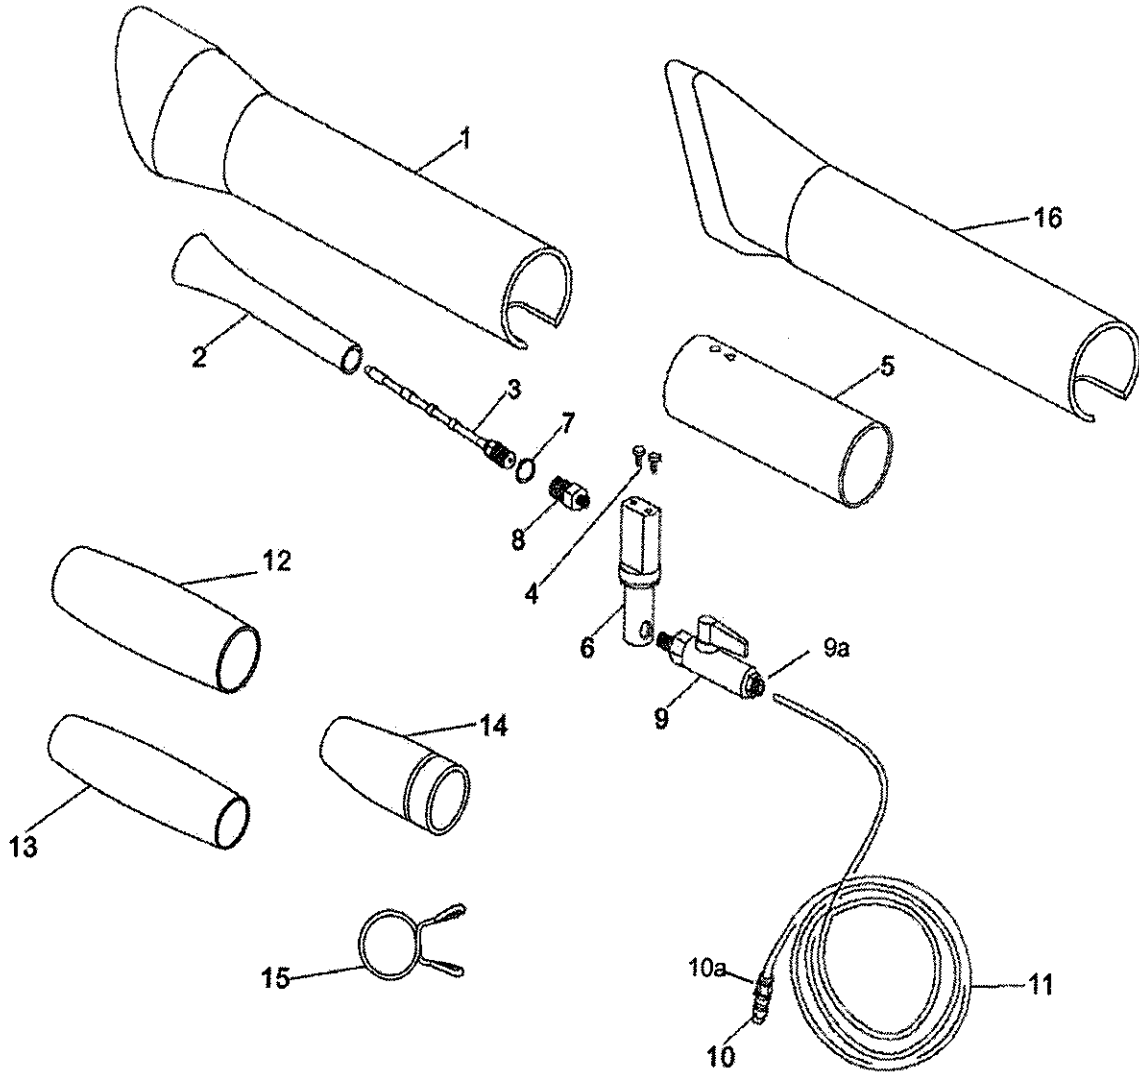

Z-017

Tornador-Vacuum-Cleaner

Ref. No.	Part No.	Description	EUR	Ref. No.	Part No.	Description	EUR
1	SPW017001	Cone 1		14	SPW017014	Adapter 14	
2	SPW017002	Nozzle		15	SPW017015	Clamp	
3	SPW017003	Weighted Tube Ass'y		16	SPW017016	Cone 2	
4	SPW017004	Screw					
5	SPW017005	Housing					
6	SPW017006	Bracket					
7	SPW017007	Gasket					
8	SPW017008	Screw					
9	SPW017009	Switch					
9a	SPW017009a	Air inlet					
10	SPW017010	Nipple					
10a	SPW017010a	Air Inlet					
11	SPW017011	PU Tube					
12	SPW017012	Adapter 12					
13	SPW017013	Adapter 13					