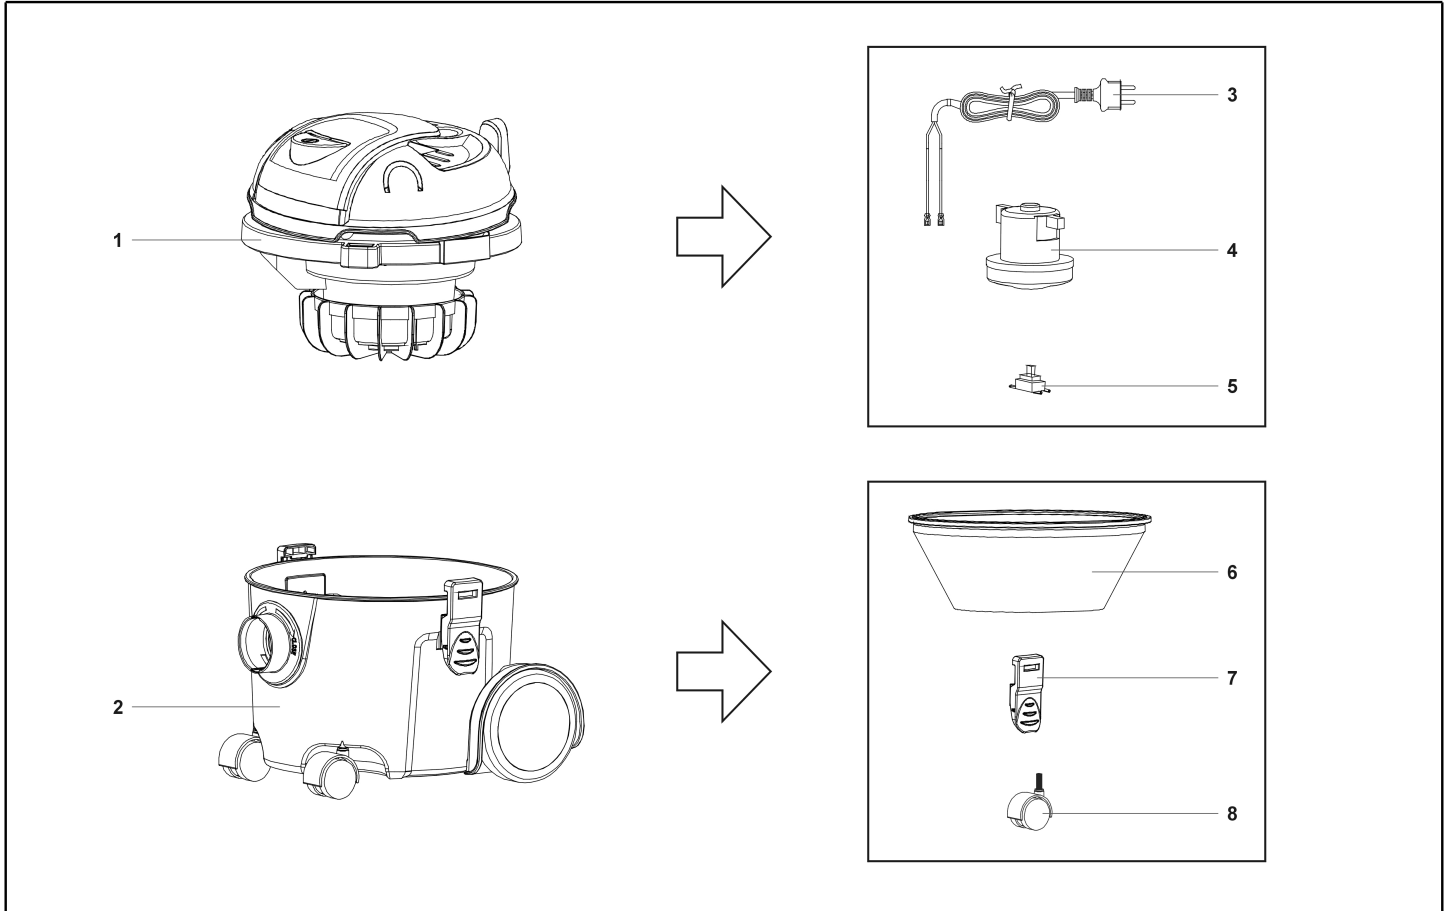

IPC

Spare parts list

Ref: ASDO13179

Model: VACUUM CLEANER YP 1/6 ECO B RD

Ref. K	Part n.	Part n. 2	Description	Quantity	Validity		Price
					From	To	
0001	PMTA08687		HEAD kit red ECO B YP1400/6	1,00			--
0002	PMFU02601		TANK YP1400/6 Bucket Tank kit	1,00			--
0003	MECB01490		SOCKET YP1400/6 POWER CORD	1,00			--
0004	MOMO01000		MOTOR YP1400/6 ECO B	1,00			--
0005	MEVR02214		SWITCH YP1400/6 SWITCH	1,00			--
0006	KTRI02537		FILTER YP1400/6 INTERNAL CLOTH	1,00			--
0007	PMVR06321		KIT YP1400/6-20 Complete clam	2,00			--
0008	RTRT00584		WHEEL YP1400/6 SMALL	2,00			--