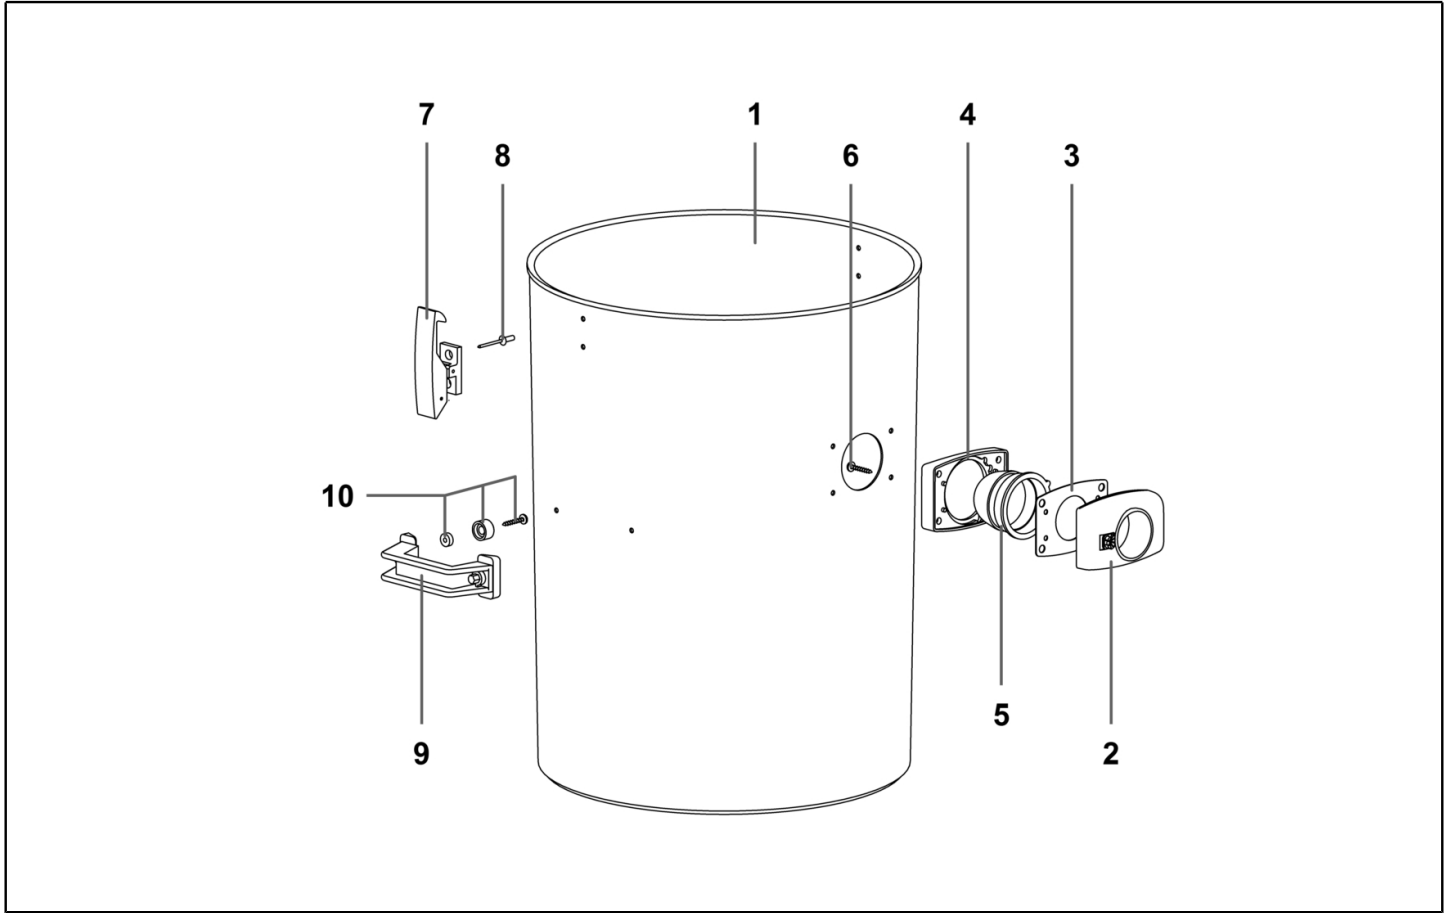

IPC

Spare parts list

Ref: ASDO09667

Cust.ref: ASDO09667

Model: VACUUM CLEANER PANDA 440 GA XP PLAST M/A

Cust.model: PA440GAXP PLAST

IPC Integrated Professional Cleaning

IPC Soteco

Ref. K	Part n.	Part n. 2	Description	Quantity	Validity		Price
					From	To	
A	FTDP28733		KIT RING+FILT+BASK.400 CONIC.SAN	1,00			--
0001	MPVR35807		FILTER RING 400	1,00			--
0002	FTDP00523		FILTER POLY AN4-600 CON REG H320	1,00			--
0003	MPVR09199		CONICAL BASKET 400	1,00			--
0004	MPVR40521		NET ANTIFOAM BODY HIGH	1,00			--
0005	RCGR40008		HIGH FLOAT 99 W/GASKET 37 SHA	1,00			--
0006	MPVR35796		BUSHING PLASTIC SLEEVE D.8	4,00			--
0007	VTVT36751		SCREW SCREW PAT TMT PHL 5X25	4,00			--