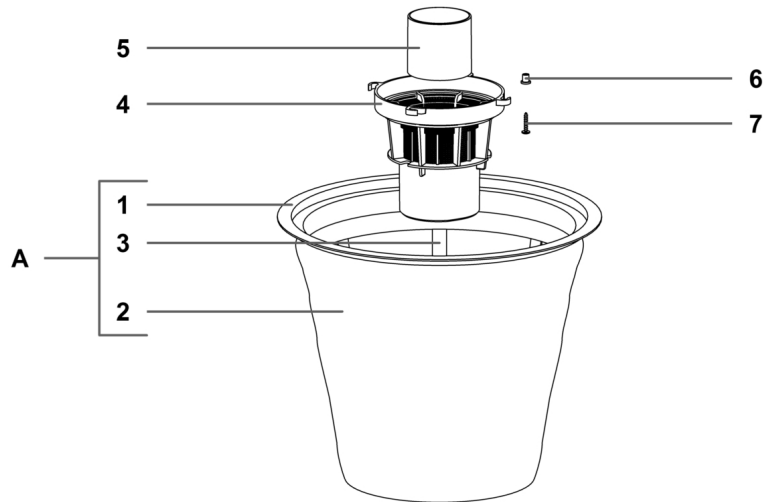

IPC

Spare parts list

Ref: ASDO09667

Cust.ref: ASDO09667

Model: VACUUM CLEANER PANDA 440 GA XP PLAST M/A

Cust.model: PA440GAXP PLAST

IPC Integrated Professional Cleaning

IPC Soteco

Ref. K	Part n.	Part n. 2	Description	Quantity	Validity		Price
					From	To	
A	FTDP28733		KIT RING+FILT+BASK.400 CONIC.SAN	1,00			--
0001	MPVR35807		FILTER RING 400	1,00			--
0002	FTDP00523		FILTER POLY AN4-600 CON REG H320	1,00			--
0003	MPVR09199		CONICAL BASKET 400	1,00			--
0004	MPVR40521		NET ANTIFOAM BODY HIGH	1,00			--
0005	RCGR40008		HIGH FLOAT 99 W/GASKET 37 SHA	1,00			--
0006	MPVR35796		BUSHING PLASTIC SLEEVE D.8	4,00			--
0007	VTVT36751		SCREW SCREW PAT TMT PHL 5X25	4,00			--