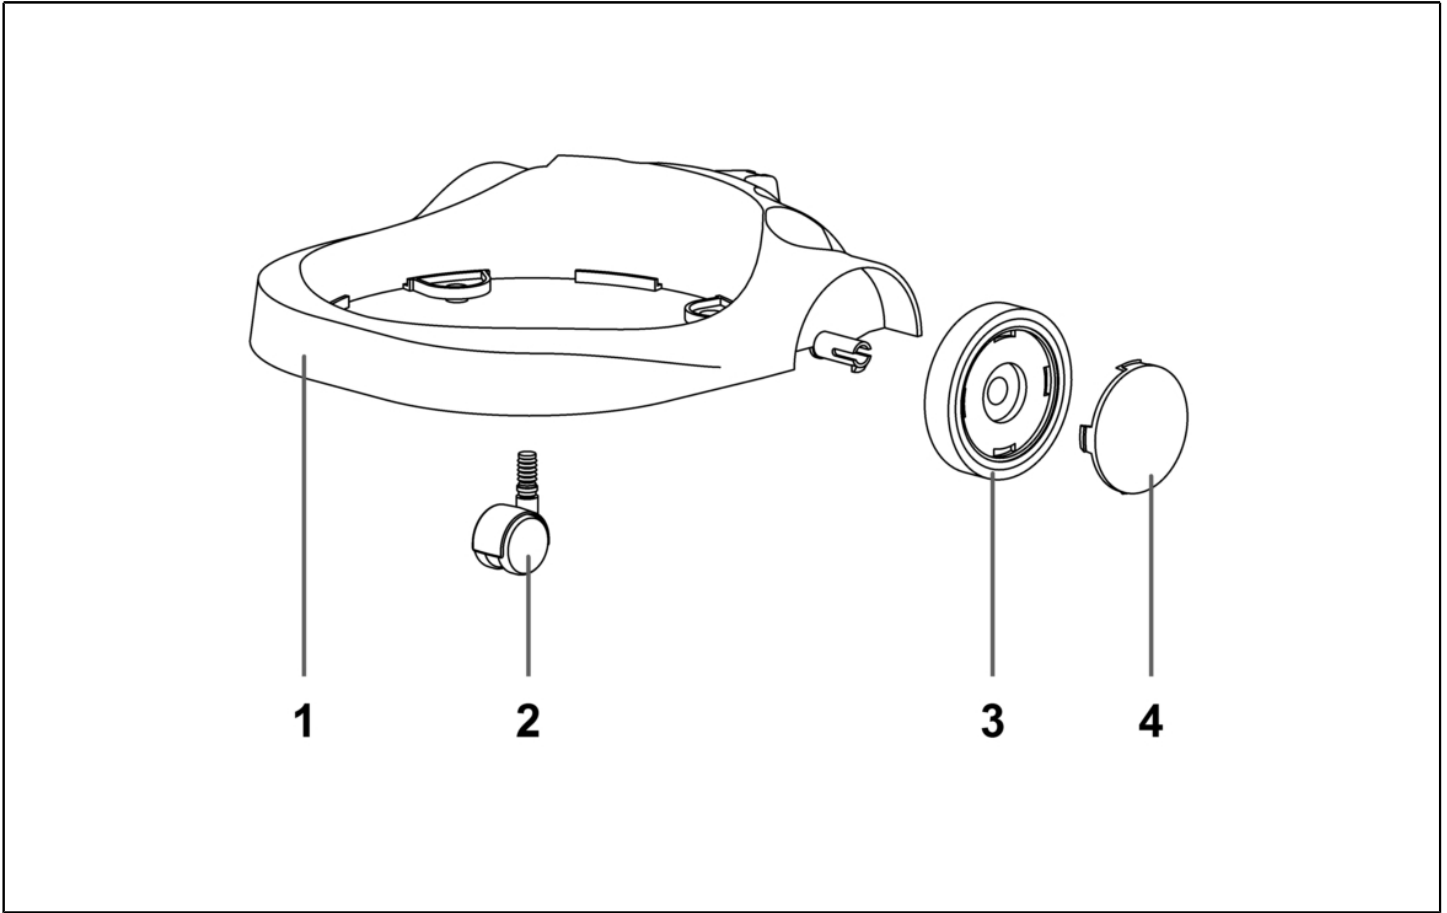

Ref. K	Part N.	Old Ref.	Description	Quantity	Validity		Price
					From	To	
0001	MPVR40522	020744NE	CORPO CARRELLO 500 VEGAS NERO	1,00			--
0002	RTRT42006	00558	RUOTA CARRELLO BOX	2,00			--
0003	RTRT85778	06043	CORPO RUOTA YES	2,00			--
0004	MPVR40523	06044NE	COPRI RUOTA YES NE	2,00			--