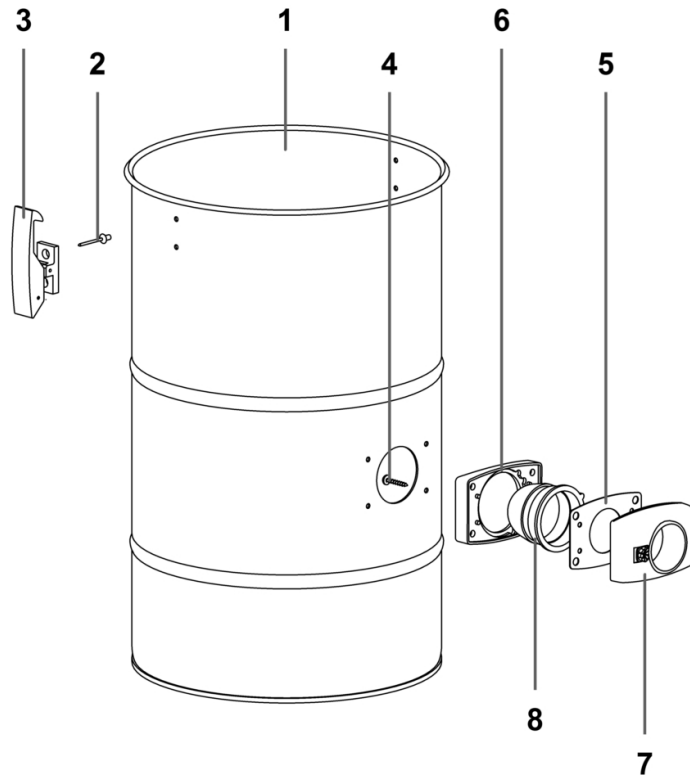

Ref. K	Part N.	Old Ref.	Description	Quantity	Validity		Price
					From	To	
0001	LAFN09801	01564/SH	FUSTO 500 SH AISI 430 F/B H320	1,00	09/02/2016		--
0002	VTVR71991	01301	RIVETTO 05X11	4,00			--
0003	PMVR02871	01847/SG6	GANCIO PLAST.COMPL. GR6000	2,00			--
0004	VTVT71966	01026	VITE PAT TMT PHL 5X30 ZN NERA	4,00			--
0005	GUGO28701	02846	GUARNIZIONE D.38	1,00			--
0006	MPVR08681	02586G6	GUARNIZIONE R 205 GRIGIO 6000	1,00			--
0007	MPVR09022	02652 AG6VE-IPC	BOCCHETTONE R155 G6000 C/PUL.VE-IPC	1,00			--
0008	MPVR28696	02593	DEFLETTORE 99	1,00			--