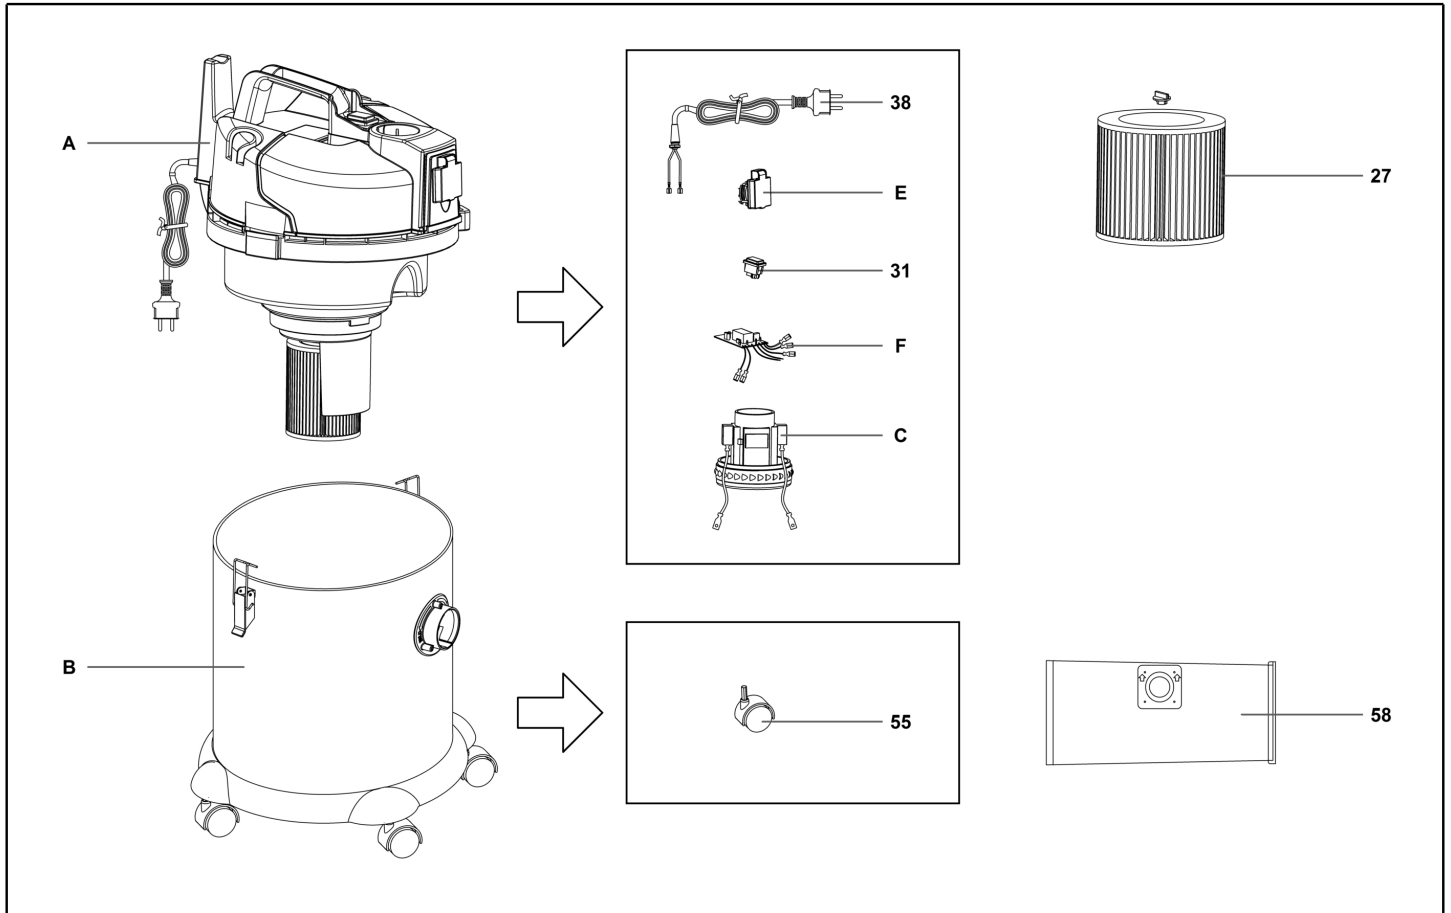

IPC

Spare parts list

Ref: ASDO13049

Model: VACUUM CLEANER YS 1-20 W&D TC

Ref. K	Part n.	Part n. 2	Description	Quantity	Validity		Price
					From	To	
A	KTRI04946		HEAD KIT W&D YS 1-20	1,00			--
B	KTRI04947		TANK KIT W&D YS 1-20	1,00			--
C	KTRI04948		MOTOR KIT 230-50 W&D YS 1-20	1,00			--
E	KTRI04949		SOCKET POWER TOOL W&D YS 1-20	1,00			--
F	KTRI04950		KIT PCB W&D YS 1-20	1,00			--
27	FTDP00764		FILTER HEPA + LOCK PLUG ZHE	2,00			--
31	MECI00636		SWITCH W&D YS 1-20	1,00			--
38	MECB02013		POWER CORD W&D YS 1-20 ZHE	1,00			--
55	RTRT00584		WHEEL YP1400/6 SMALL	1,00			--
58	KTRI05962		SPARE KIT SACCO MICR. YS 1/20 TC 5p	1,00			--