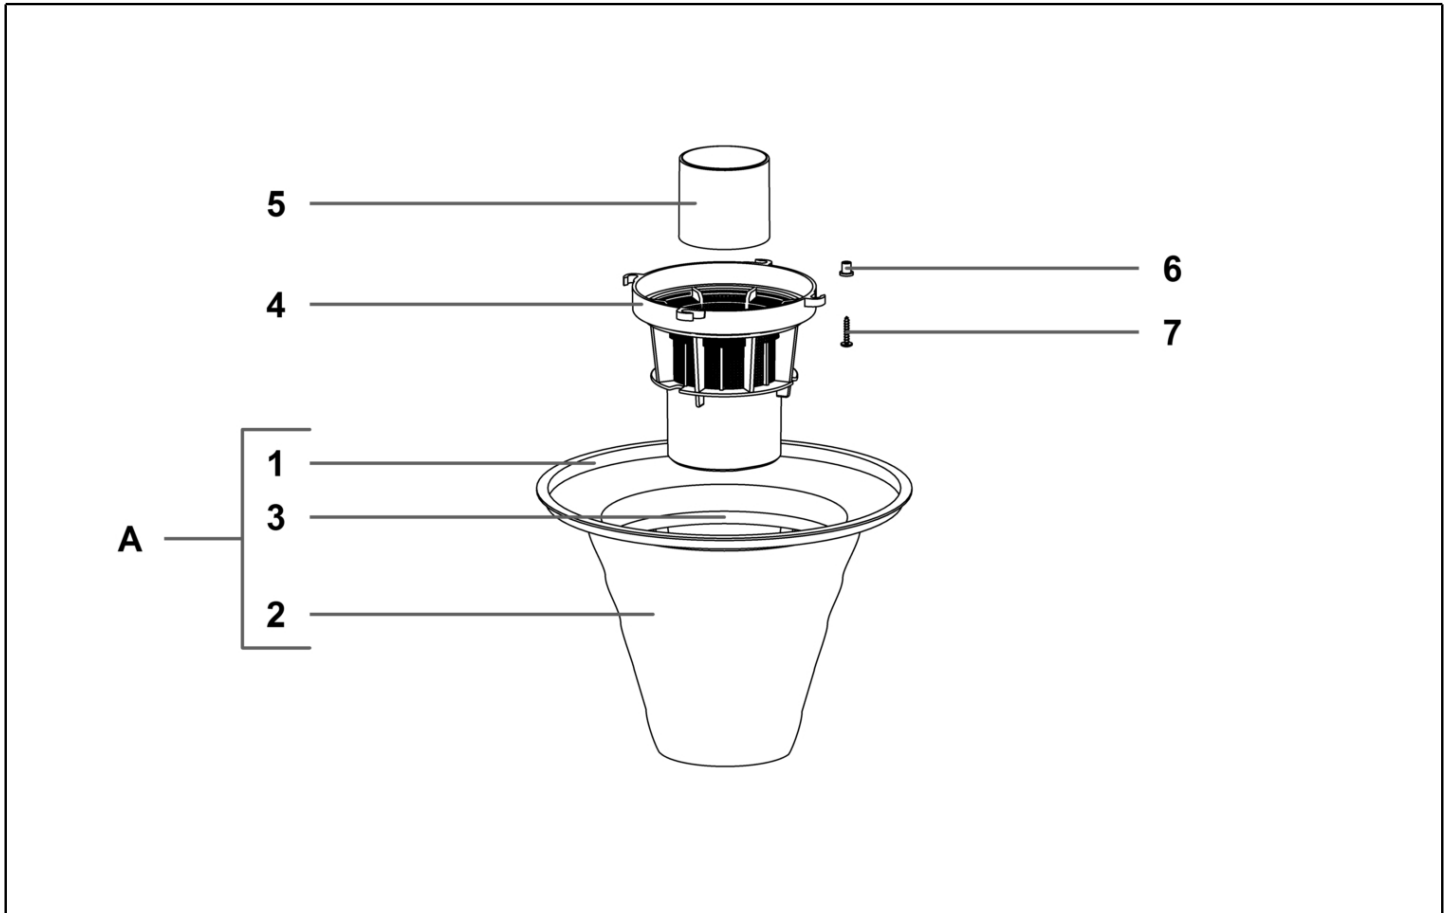

IPC

Spare parts list

Ref: ASDO09855

Cust.ref: ASDO09855

Model: VACUUM CLEANER PANDA 503 W/ACC

Cust.model: PANDA 503

IPC Integrated Professional Cleaning

IPC Soteco

Ref. K	Part n.	Part n. 2	Description	Quantity	Validity		Price
					From	To	
0001	PMTA06779		HEAD PANDA 503 W/PLATELET	1,00			--
0002	KTRI04088		FILTERING KIT 500 CONICO SAN.COMPL.	1,00			--
0003	LAFN10642		TANK PANDA 500 AISI 430 COMPL.	1,00			--
0004	MPVR28703		TROLLEYSQUARE TROLLEY 202 GREY 6	1,00			--

Ref. K	Part n.	Part n. 2	Description	Quantity	Validity		Price
					From	To	
A	KTRI02943		KIT RING+FILT+BASK. 500 C	1,00			--
0001	MPVR36522		FILTER RING 500	1,00			--
0002	FTDP00534		FILTER POLY AN3-500 CON REG H230	1,00			--
0003	MPVR37038		CONICAL BASKET 300	1,00			--
0004	MPVR40521		NET ANTIFOAM BODY HIGH	1,00			--
0005	RCGR40008		HIGH FLOAT 99 W/GASKET 37 SHA	1,00			--
0006	MPVR35796		BUSHING PLASTIC SLEEVE D.8	4,00			--
0007	VTVT36751		SCREW SCREW PAT TMT PHL 5X25	4,00			--

Ref. K	Part n.	Part n. 2	Description	Quantity	Validity		Price
					From	To	
0001	VTVT36751		SCREW SCREW PAT TMT PHL 5X25	1,00			--
0001	VTVT36751		SCREW SCREW PAT TMT PHL 5X25	1,00			--

Ref. K	Part n.	Part n. 2	Description	Quantity	Validity		Price
					From	To	
0001	MPVR28696		DEFLECTOR 99	1,00			--
0001	MPVR28696		DEFLECTOR 99	1,00			--