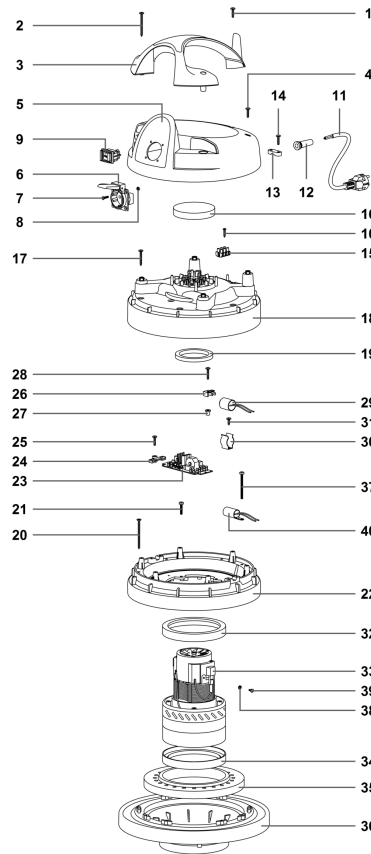

Ref. K	Part n.	Part n. 2	Description	Quantity	Validity		Price
					From	To	
0001	PMTA01401		HEAD JUSTO TPR 504 RAD OR/G6 T	1,00			--
0002	PMVR02562		DEVICE CYCLONE 500	1,00			--
0003	PMFU01105		TANK CYC 500 AISI 430 G6/OR CO	1,00			--
0004	CARR01578		TROLLEY 200/500 QUADRO NERO	1,00			--

Ref. K	Part n.	Part n. 2	Description	Quantity	Validity		Price
					From	To	
0001	MPVR07925		TROLLEY BODY QUADRO NERO	1,00			--
0002	RTRT42006		TROLLEY BOX WHEEL	4,00			--

Ref. K	Part n.	Part n. 2	Description	Quantity	Validity		Price
					From	To	
0001	VTVT36751		SCREW SCREW PAT TMT PHL 5X25	1,00			--
0001	VTVT36751		SCREW SCREW PAT TMT PHL 5X25	1,00			--

Ref. K	Part n.	Part n. 2	Description	Quantity	Validity		Price
					From	To	
0001	MPVR28696		DEFLECTOR 99	1,00			--
0001	MPVR28696		DEFLECTOR 99	1,00			--

Quantities — 1

Ref. K	Part n.	Part n. 2	Description	Quantity	Validity		Price
					From	To	
0001	VTVT87311		SCREW PAT TMT PHL 5X20 INOX	1,00			--
0001	VTVT87311		SCREW PAT TMT PHL 5X20 INOX	1,00			--