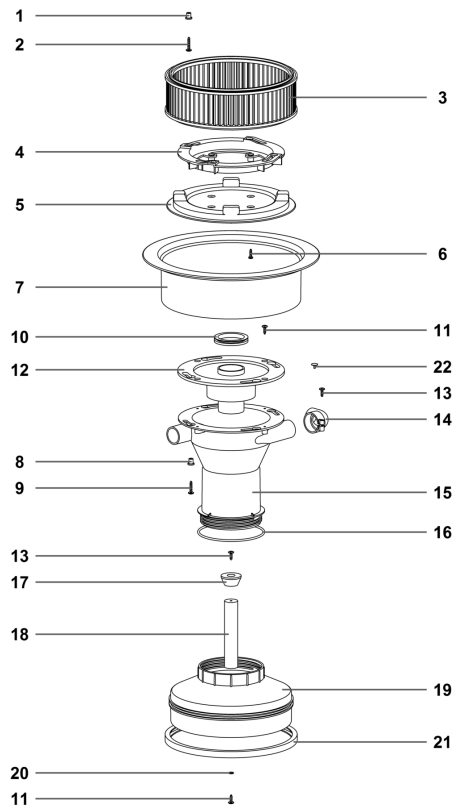

Ref. K	Part n.	Part n. 2	Description	Quantity	Validity		Price
					From	To	
0001	MPVR35796		BUSHING PLASTIC SLEEVE D.8	4,00			--
0002	VTVT36751		SCREW SCREW PAT TMT PHL 5X25	4,00			--
0003	FTDP44002		POLY CARTRIDGE 250X219X80,5	1,00			--
0004	MPVR40247		BAYONET RING	1,00			--
0005	MPVR07340		SUPPORT PLATE FILTER W500	1,00			--
0006	VTVT01189		SCREW AUT.TC PHL 3,9X13 STAIN.	4,00			--
0007	MPVR88485		CYCLON 500 SUPPORT	1,00			--
0008	MPVR35796		BUSHING PLASTIC SLEEVE D.8	4,00			--
0009	VTVT87311		SCREW PAT TMT PHL 5X20 INOX	4,00			--
0010	MEVR40039		CYCLON 300/500 GUIDING SLIT	1,00			--
0011	VTVT01193		SCREW PAT TMT PHL 5X15 ZN BLACK	5,00			--
0012	MPVR06796		COVER CYCLONE 300/500	1,00			--
0013	VTVT71960		SCREW SCREW PAT TMT PHL 5X14 ZN	3,00			--
0014	MPVR06851		ELBOW CYCLONE 500	2,00			--
0015	MPVR06797		CYCLONE CONE 300/500	1,00			--
0016	GUVR00384		GASKET CYCLON CAP 300/500	1,00			--
0017	MPVR06847		PVC BAFFLE D.38X18	1,00			--
0018	MPVR06846		PVC BODY D.25X130	1,00			--
0019	RCVR00877		CAP CYCLONE W/BOX	1,00			--
0020	VTRS00390		TOOTHED WASHER M5 UNI 8842	1,00			--
0021	MPVR10511		BAND CYCLONE BOX	1,00			--
0022	MPVR06342		PLASTIC NAILS ATLANTA	2,00			--