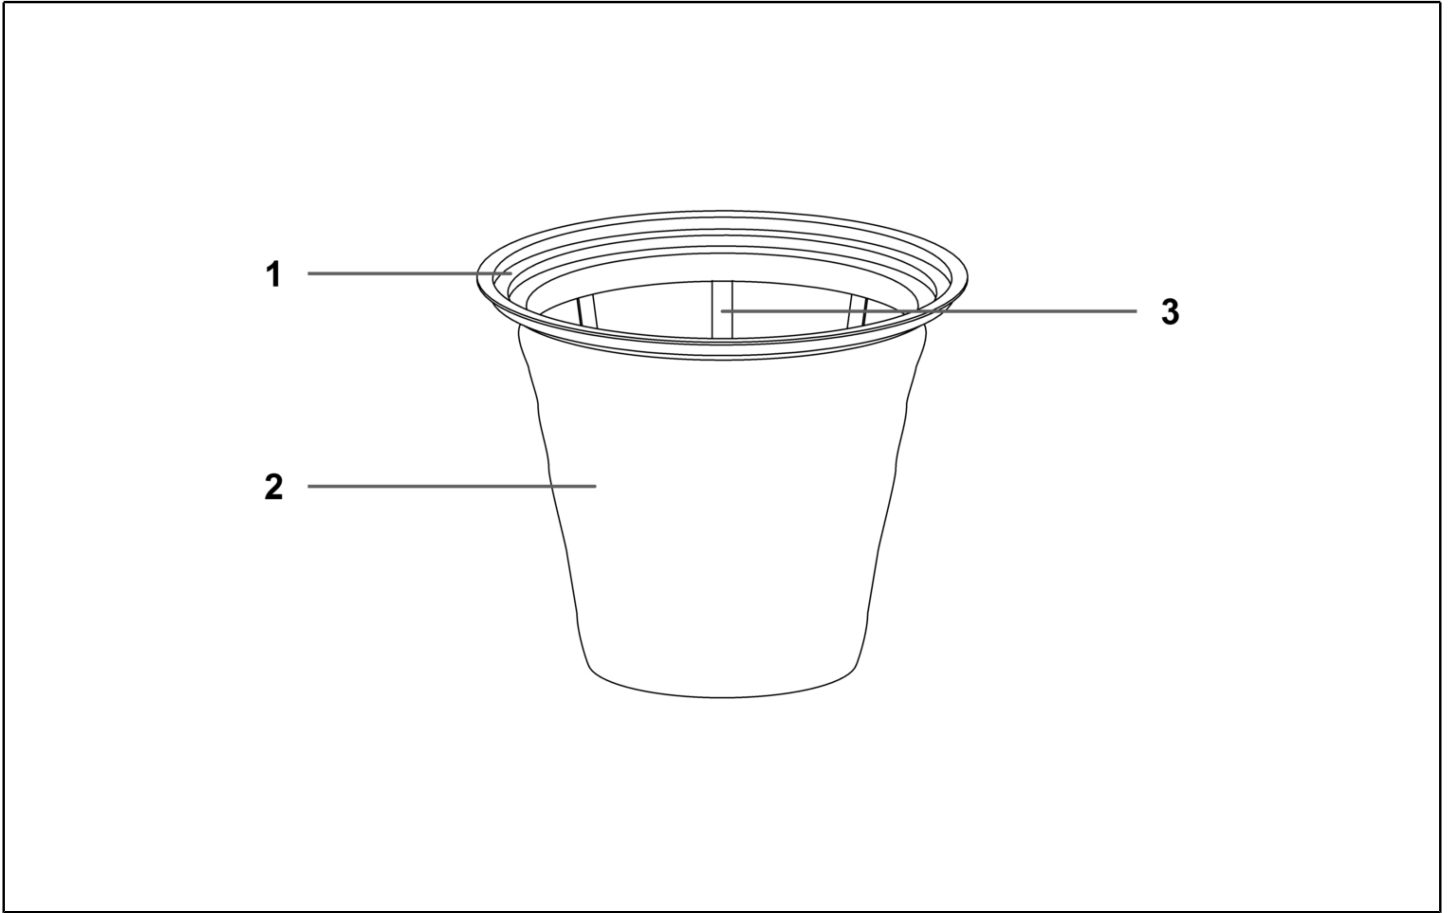

Ref. K	Part n.	Part n. 2	Description	Quantity	Validity		Price
					From	To	
0001	MPVR35495		FILTER RING 600	1,00			--
0002	FTDP00523		FILTER POLY AN4-600 CON REG H320	1,00			--
0003	MPVR09199		CONICAL BASKET 400	1,00			--