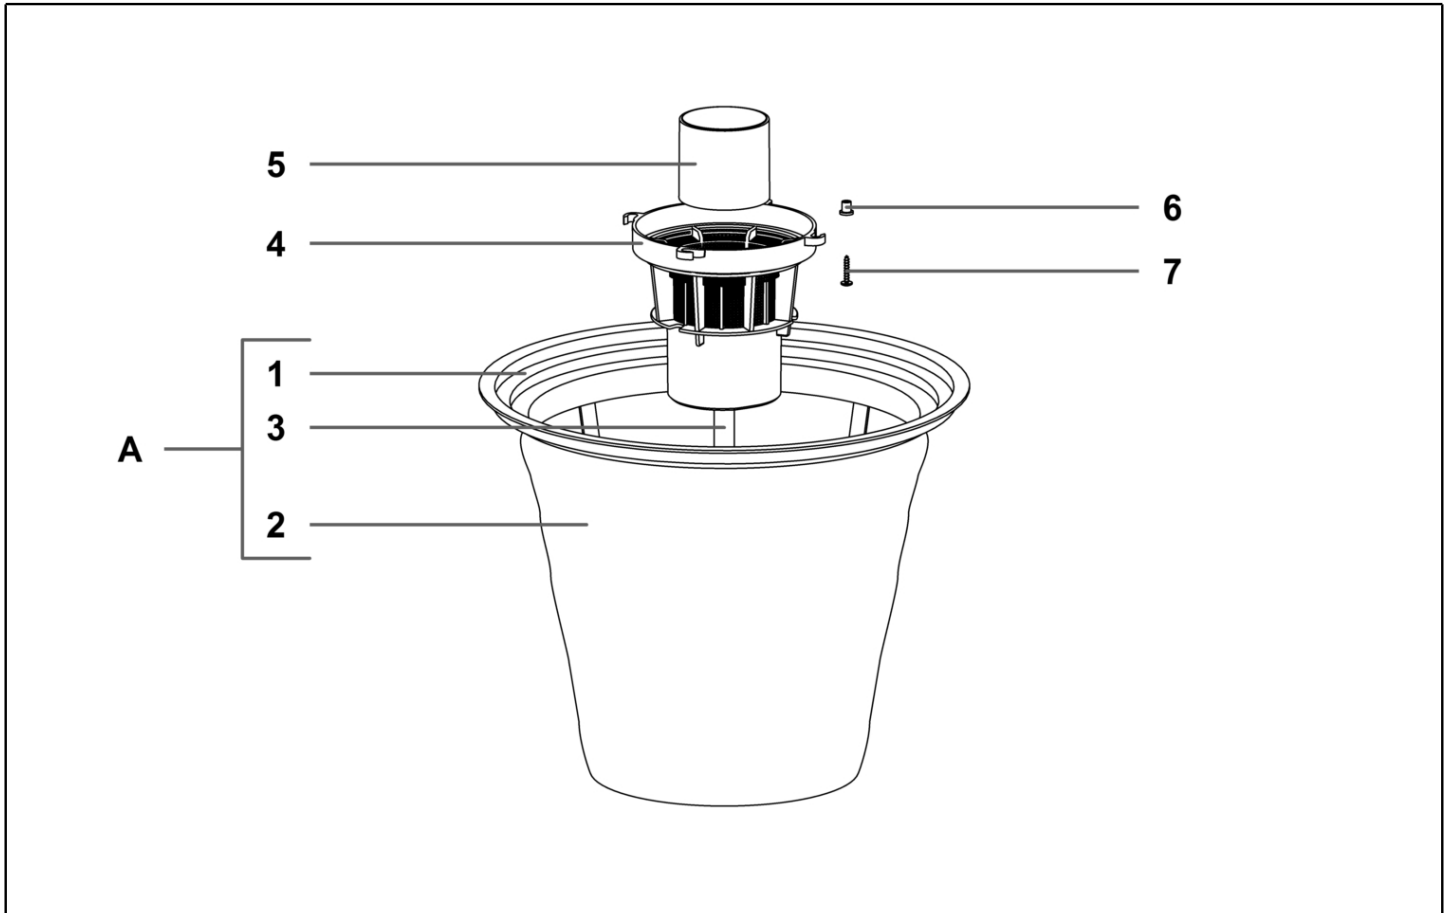

Ref. K	Part n.	Part n. 2	Description	Quantity	Validity		Price
					From	To	
A	KTRI02949		KIT RING+FILT+BASKET 600	1,00			--
0001	MPVR35495		FILTER RING 600	1,00			--
0002	FTDP00523		FILTER POLY AN4-600 CON REG H320	1,00			--
0003	MPVR09199		CONICAL BASKET 400	1,00			--
0004	MPVR40521		NET ANTIFOAM BODY HIGH	1,00			--
0005	RCGR40008		HIGH FLOAT 99 W/GASKET 37 SHA	1,00			--
0006	MPVR35796		BUSHING PLASTIC SLEEVE D.8	4,00			--
0007	VTVT36751		SCREW SCREW PAT TMT PHL 5X25	4,00			--