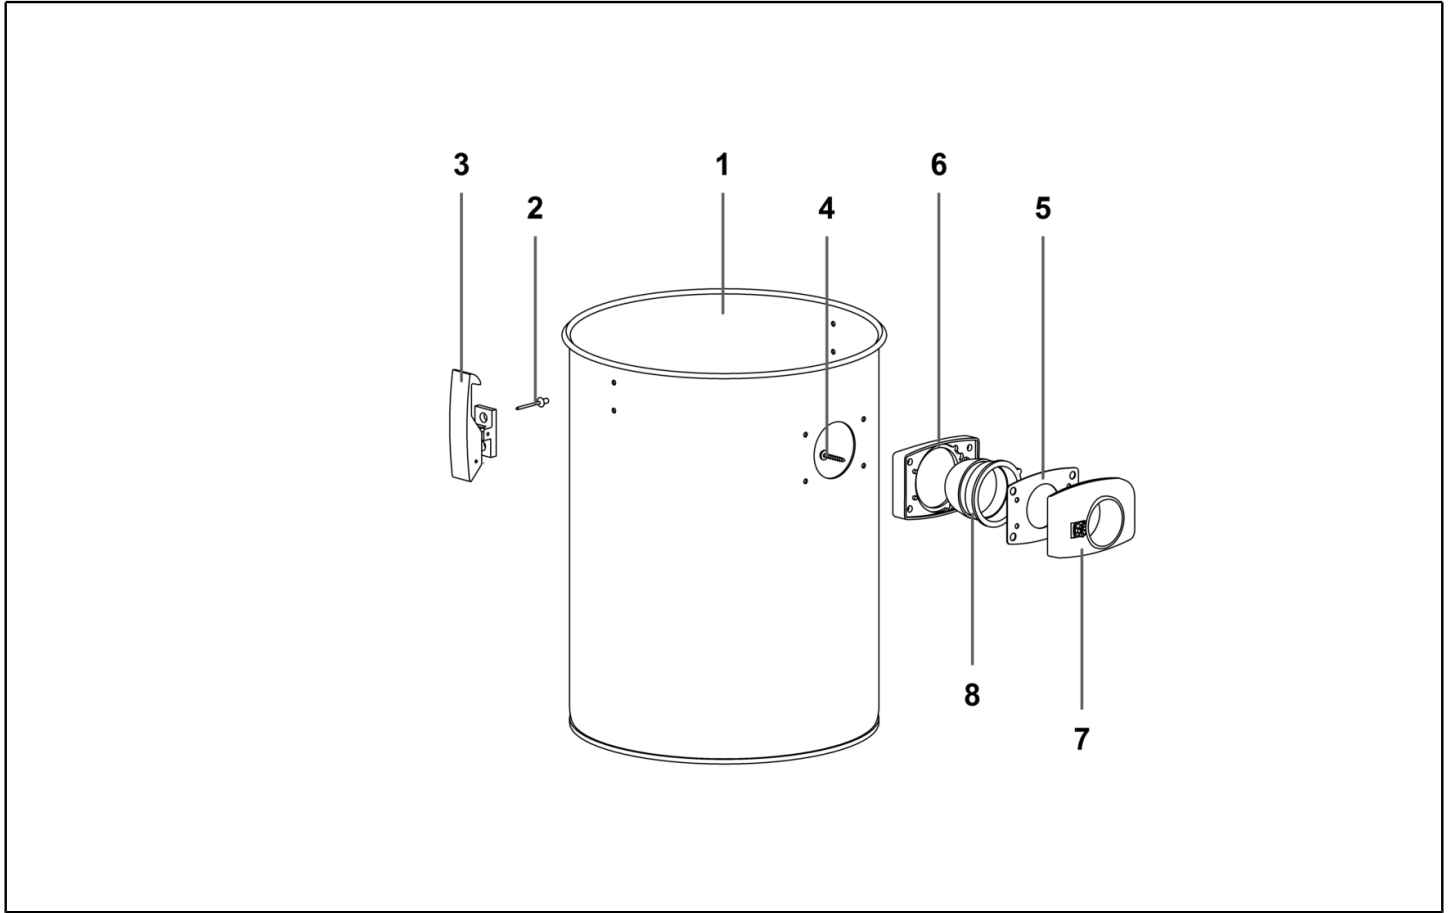

Ref. K	Part n.	Part n. 2	Description	Quantity	Validity		Price
					From	To	
0001	LAFN09927		TANK MEC 500 AISI 430 W/O LIN.	1,00			--
0002	VTVR71991		RIVET 5X11	4,00			--
0003	PMVR02871		PLASTIC HOOK COMPL. GR6000	2,00		09/03/2021	--
0003	CHVR28735		COMPLETE PLASTIC HOOK BLACK	2,00	10/03/2021		--
0004	VTVT71966		SCREW PAT TMT PHL 5X30 BLACK	4,00			--
0005	GUGO28701		GASKET D.38	1,00			--
0006	MPVR08681		GASKET R 205 GREY 6000	1,00			--
0007	MPVR09004		PIPE UNION R155 G6000 W/BUT.OR	1,00			--
0008	MPVR28696		DEFLECTOR 99	1,00			--