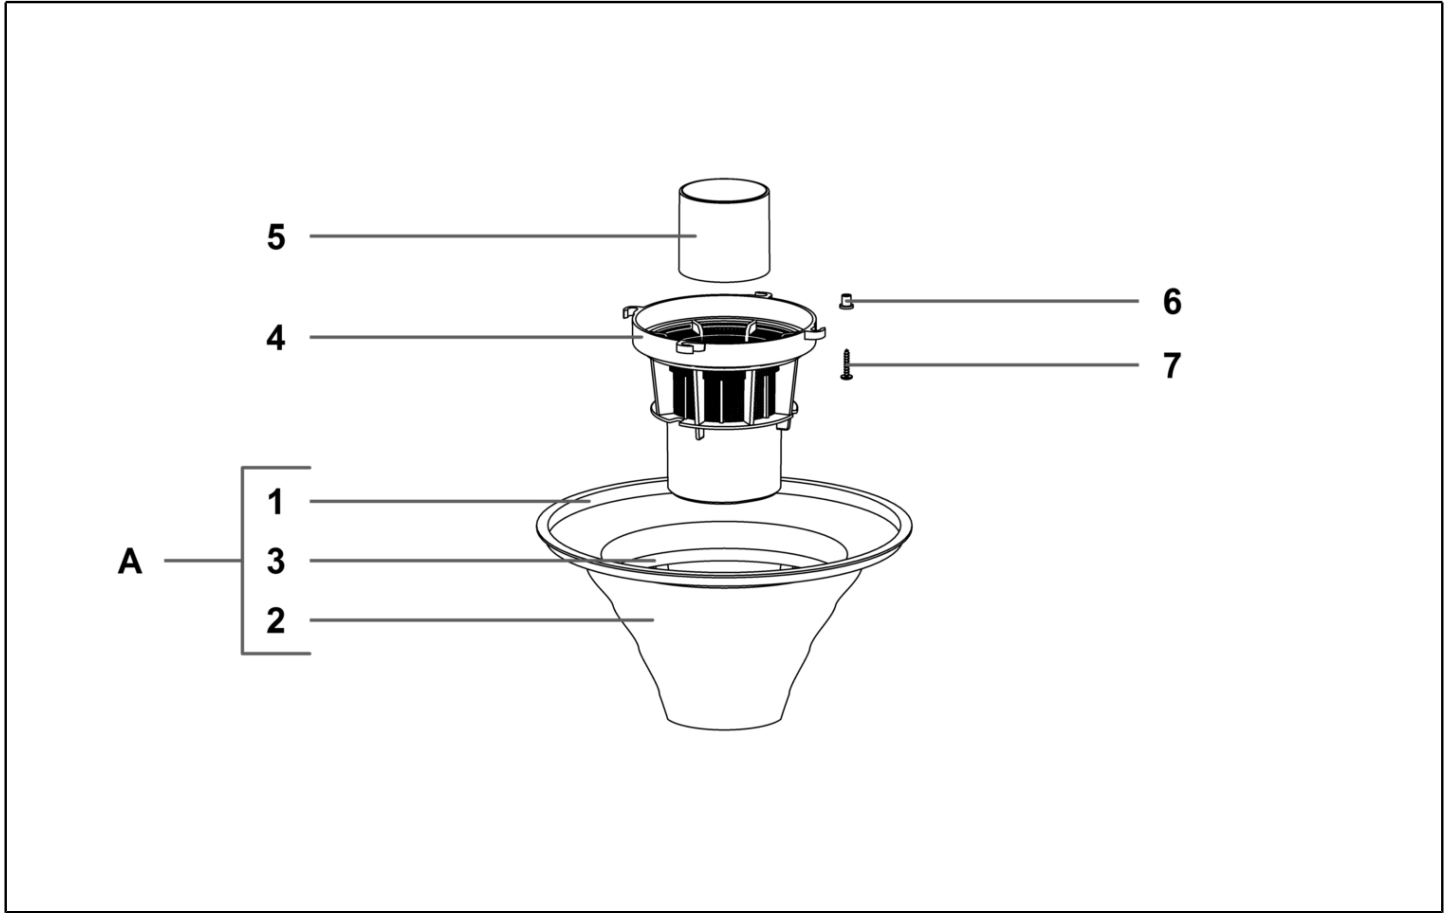

Ref. K	Part n.	Part n. 2	Description	Quantity	Validity		Price
					From	To	
A	KTRI02133		KIT RING+FILT+BASK 500 CONIC. SAN	1,00			--
0001	MPVR36522		FILTER RING 500	1,00			--
0002	FTDP00547		FILTER POLY AN3-500 CON REG H180	1,00			--
0003	MPVR35490		LOWER CONICAL BASKET 300	1,00			--
0004	MPVR40521		NET ANTIFOAM BODY HIGH	1,00			--
0005	RCGR40008		HIGH FLOAT 99 W/GASKET 37 SHA	1,00			--
0006	MPVR35796		BUSHING PLASTIC SLEEVE D.8	4,00			--
0007	VTVT36751		SCREW SCREW PAT TMT PHL 5X25	4,00			--