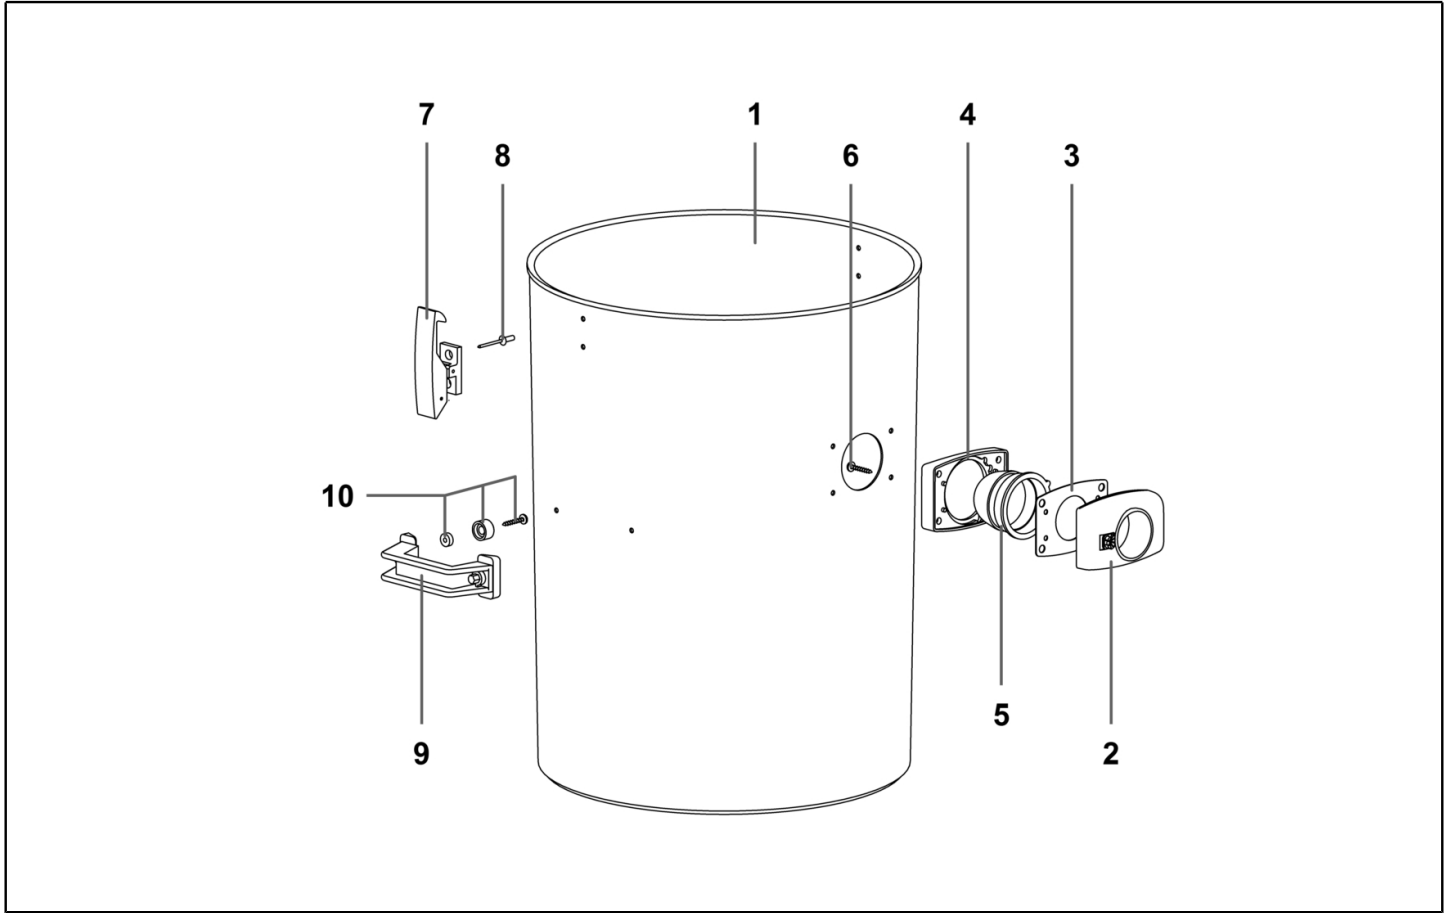

IPC

Spare parts list

Ref: ASDO09646

Cust.ref: ASDO09646

Model: VACUUM CLEANER PANDA429 GA XP PLAST W/AC

Cust.model: PA429M GA XP PL

IPC Integrated Professional Cleaning

IPC Soteco

Ref. K	Part n.	Part n. 2	Description	Quantity	Validity		Price
					From	To	
0001	PMTA07711		HEAD KOALA 429 XP MONO	1,00			--
0002	KTRI72229		COMPL.FILTRATION KIT 400	1,00			--
0003	PMFU01711		TANK 400 PLA G6/G6OR/G6 COMP	1,00			--
0004	CARR01438		TROLLEY MARKET S BLACK	1,00			--

Ref. K	Part n.	Part n. 2	Description	Quantity	Validity		Price
					From	To	
A	FTDP28733		KIT RING+FILT+BASK.400 CONIC.SAN	1,00			--
0001	MPVR35807		FILTER RING 400	1,00			--
0002	FTDP00523		FILTER POLY AN4-600 CON REG H320	1,00			--
0003	MPVR09199		CONICAL BASKET 400	1,00			--
0004	MPVR40521		NET ANTIFOAM BODY HIGH	1,00			--
0005	RCGR40008		HIGH FLOAT 99 W/GASKET 37 SHA	1,00			--
0006	MPVR35796		BUSHING PLASTIC SLEEVE D.8	4,00			--
0007	VTVT36751		SCREW SCREW PAT TMT PHL 5X25	4,00			--

Ref. K	Part n.	Part n. 2	Description	Quantity	Validity		Price
					From	To	
0001	MPVR28696		DEFLECTOR 99	1,00			--
0001	MPVR28696		DEFLECTOR 99	1,00			--

Ref. K	Part n.	Part n. 2	Description	Quantity	Validity		Price
					From	To	
0001	VTVT36751		SCREW SCREW PAT TMT PHL 5X25	1,00			--
0001	VTVT36751		SCREW SCREW PAT TMT PHL 5X25	1,00			--