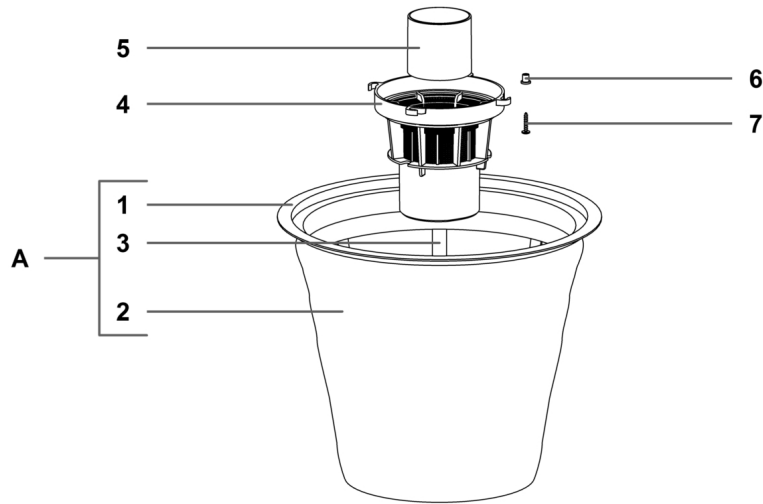

IPC

Spare parts list

Ref: ASDO09646

Cust.ref: ASDO09646

Model: VACUUM CLEANER PANDA429 GA XP PLAST W/AC

Cust.model: PA429M GA XP PL

IPC Integrated Professional Cleaning

IPC Soteco

Ref. K	Part n.	Part n. 2	Description	Quantity	Validity		Price
					From	To	
0001	PMTA07711		HEAD KOALA 429 XP MONO	1,00			--
0002	KTRI72229		COMPL.FILTRATION KIT 400	1,00			--
0003	PMFU01711		TANK 400 PLA G6/G6OR/G6 COMP	1,00			--
0004	CARR01438		TROLLEY MARKET S BLACK	1,00			--

Ref. K	Part n.	Part n. 2	Description	Quantity	Validity		Price
					From	To	
A	FTDP28733		KIT RING+FILT+BASK.400 CONIC.SAN	1,00			--
0001	MPVR35807		FILTER RING 400	1,00			--
0002	FTDP00523		FILTER POLY AN4-600 CON REG H320	1,00			--
0003	MPVR09199		CONICAL BASKET 400	1,00			--
0004	MPVR40521		NET ANTIFOAM BODY HIGH	1,00			--
0005	RCGR40008		HIGH FLOAT 99 W/GASKET 37 SHA	1,00			--
0006	MPVR35796		BUSHING PLASTIC SLEEVE D.8	4,00			--
0007	VTVT36751		SCREW SCREW PAT TMT PHL 5X25	4,00			--

Ref. K	Part n.	Part n. 2	Description	Quantity	Validity		Price
					From	To	
0001	MPVR28696		DEFLECTOR 99	1,00			--
0001	MPVR28696		DEFLECTOR 99	1,00			--

Ref. K	Part n.	Part n. 2	Description	Quantity	Validity		Price
					From	To	
0001	VTVT36751		SCREW SCREW PAT TMT PHL 5X25	1,00			--
0001	VTVT36751		SCREW SCREW PAT TMT PHL 5X25	1,00			--