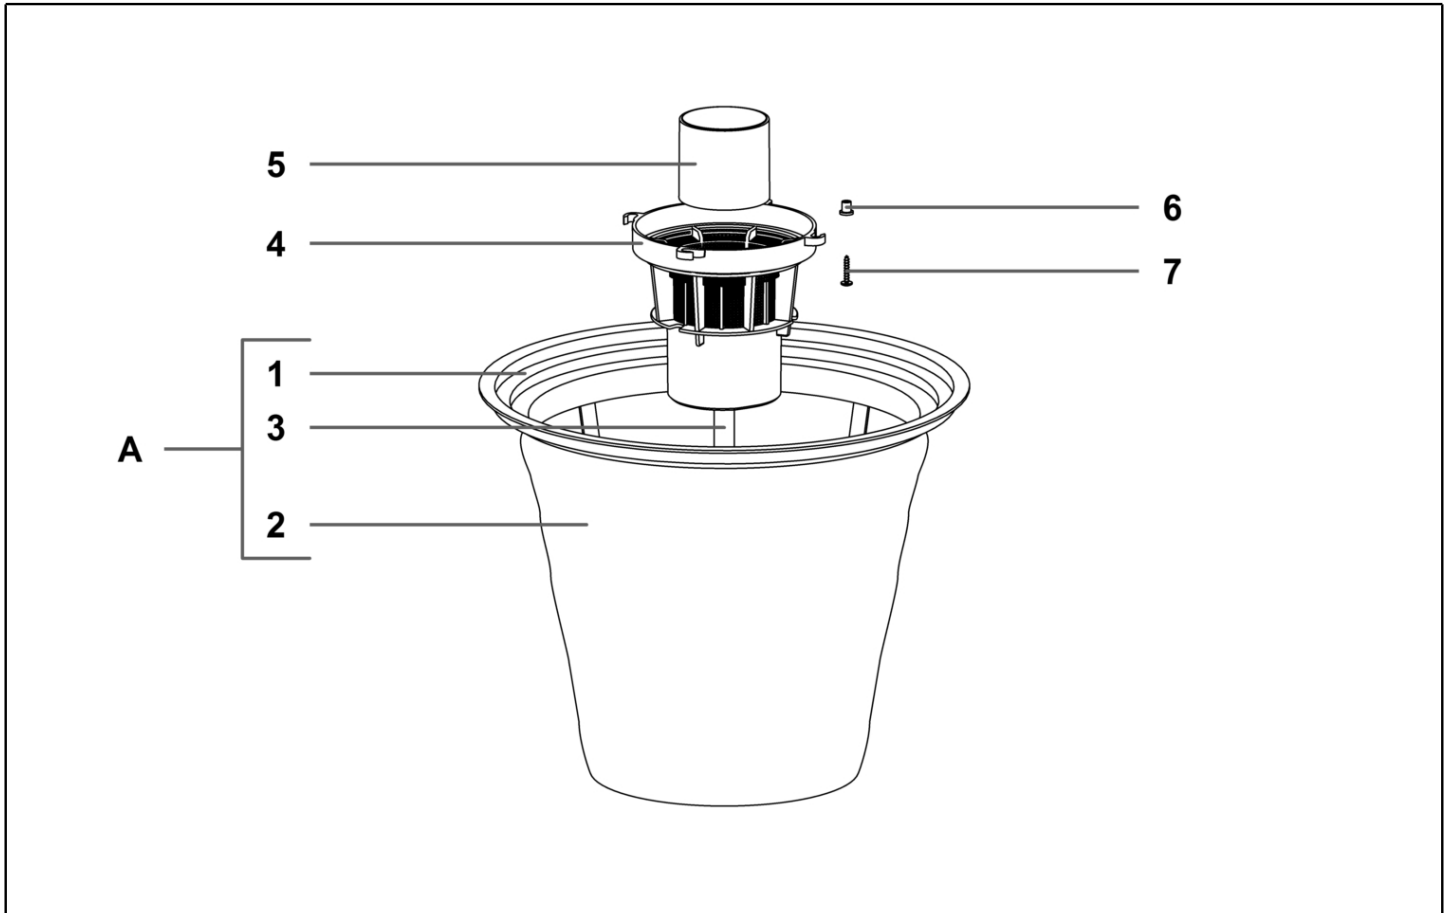

Ref. K	Part N.	Part N. 2	Description	Quantity	Validity		Price
					From	To	
A	KTRI02949		KIT RING+FILT+BASKET 600	1,00			--
0001	MPVR35495		FILTER RING 600	1,00			--
0002	FTDP00523		FILTER POLY AN4-600 CON REG H320	1,00			--
0003	MPVR09199		CONICAL BASKET 400	1,00			--
0004	MPVR40521		NET ANTIFOAM BODY HIGH	1,00			--
0005	RCGR40008		HIGH FLOAT 99 W/GASKET 37 SHA	1,00			--
0006	MPVR35796		BUSHING PLASTIC SLEEVE D.8	4,00			--
0007	VTVT36751		SCREW SCREW PAT TMT PHL 5X25	4,00			--