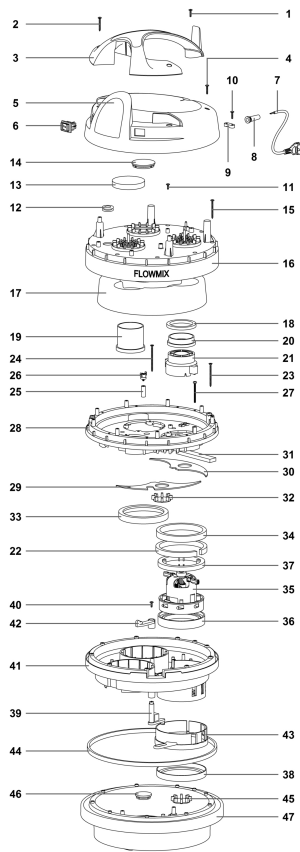

Ref. K	Part n.	Part n. 2	Description	Quantity	Validity		Price
					From	To	
0001	PMTA01319		HEAD TOPPER 429 RAD W/P FLOW-M	1,00			--
0002	KTRI72229		COMPL.FILTRATION KIT 400	1,00			--
0003	PMFU00591		TANK 400 AISI 430 G6 PUL.AR CO	1,00			--
0004	MPVR28739		TROLLEYCOMPLETE TROLLEY BASE 400	1,00			--

Ref. K	Part n.	Part n. 2	Description	Quantity	Validity		Price
					From	To	
0040	VTVT71960		SCREW SCREW PAT TMT PHL 5X14 ZN	1,00			--
0041	MPVR08183		MOTOR FASTENER FLOW MIX 2 MOT G6	1,00			--
0042	MPVR07264		COMPOUND LEVER FOR GATE VALVE	1,00			--
0043	MPVR07261		GATE VALVE	1,00			--
0044	GUVR00427		GASKET 6X12 DIA 380	1,00			--
0045	MPVR28748		AUTOMATIC VALVE	2,00			--
0046	MPVR38058		BASE CAP	1,00			--
0047	MPVR02262		BASE 600/400 W/GASK.W/PLATE GR6	1,00			--

Ref. K	Part n.	Part n. 2	Description	Quantity	Validity		Price
					From	To	
0001	MPVR10615		TROLLEY BODY 400 E NERO	1,00	27/01/2016		--
0002	RTRT40020		FRONT WHEEL D.80 W/PIVOT	4,00	27/01/2016		--

Ref. K	Part n.	Part n. 2	Description	Quantity	Validity		Price
					From	To	
0001	MPVR35807		FILTER RING 400	1,00			--
0002	FTDP00523		FILTER POLY AN4-600 CON REG H320	1,00			--
0003	MPVR09199		CONICAL BASKET 400	1,00			--

Ref. K	Part n.	Part n. 2	Description	Quantity	Validity		Price
					From	To	
0001	VTVT36751		SCREW SCREW PAT TMT PHL 5X25	1,00			--
0001	VTVT36751		SCREW SCREW PAT TMT PHL 5X25	1,00			--

Ref. K	Part n.	Part n. 2	Description	Quantity	Validity		Price
					From	To	
0001	MPVR28696		DEFLECTOR 99	1,00			--
0001	MPVR28696		DEFLECTOR 99	1,00			--