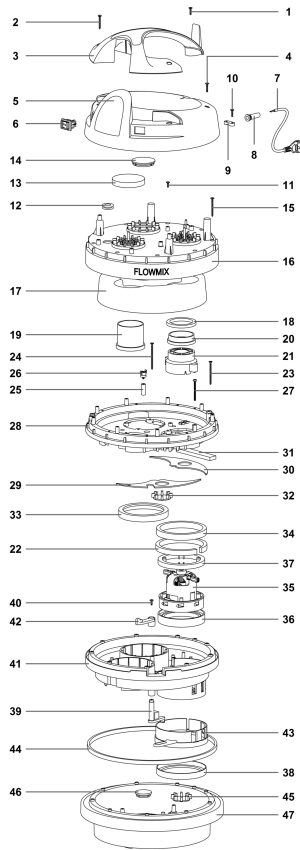

Ref. K	Part n.	Part n. 2	Description	Quantity	Validity		Price
					From	To	
0001	PMTA01319		HEAD TOPPER 429 RAD W/P FLOW-M	1,00			--
0002	KTRI72229		COMPL.FILTRATION KIT 400	1,00			--
0003	PMFU00591		TANK 400 AISI 430 G6 PUL.AR CO	1,00			--
0004	MPVR28739		TROLLEYCOMPLETE TROLLEY BASE 400	1,00			--

Ref. K	Part n.	Part n. 2	Description	Quantity	Validity		Price
					From	To	
0040	VTVT71960		SCREW SCREW PAT TMT PHL 5X14 ZN	1,00			--
0041	MPVR08183		MOTOR FASTENER FLOW MIX 2 MOT G6	1,00			--
0042	MPVR07264		COMPOUND LEVER FOR GATE VALVE	1,00			--
0043	MPVR07261		GATE VALVE	1,00			--
0044	GUVR00427		GASKET 6X12 DIA 380	1,00			--
0045	MPVR28748		AUTOMATIC VALVE	2,00			--
0046	MPVR38058		BASE CAP	1,00			--
0047	MPVR02262		BASE 600/400 W/GASK.W/PLATE GR6	1,00			--

Ref. K	Part n.	Part n. 2	Description	Quantity	Validity		Price
					From	To	
0001	MPVR10615		TROLLEY BODY 400 E NERO	1,00	27/01/2016		--
0002	RTRT40020		FRONT WHEEL D.80 W/PIVOT	4,00	27/01/2016		--

Ref. K	Part n.	Part n. 2	Description	Quantity	Validity		Price
					From	To	
0001	MPVR35807		FILTER RING 400	1,00			--
0002	FTDP00523		FILTER POLY AN4-600 CON REG H320	1,00			--
0003	MPVR09199		CONICAL BASKET 400	1,00			--

Ref. K	Part n.	Part n. 2	Description	Quantity	Validity		Price
					From	To	
0001	VTVT36751		SCREW SCREW PAT TMT PHL 5X25	1,00			--
0001	VTVT36751		SCREW SCREW PAT TMT PHL 5X25	1,00			--

Ref. K	Part n.	Part n. 2	Description	Quantity	Validity		Price
					From	To	
0001	MPVR28696		DEFLECTOR 99	1,00			--
0001	MPVR28696		DEFLECTOR 99	1,00			--