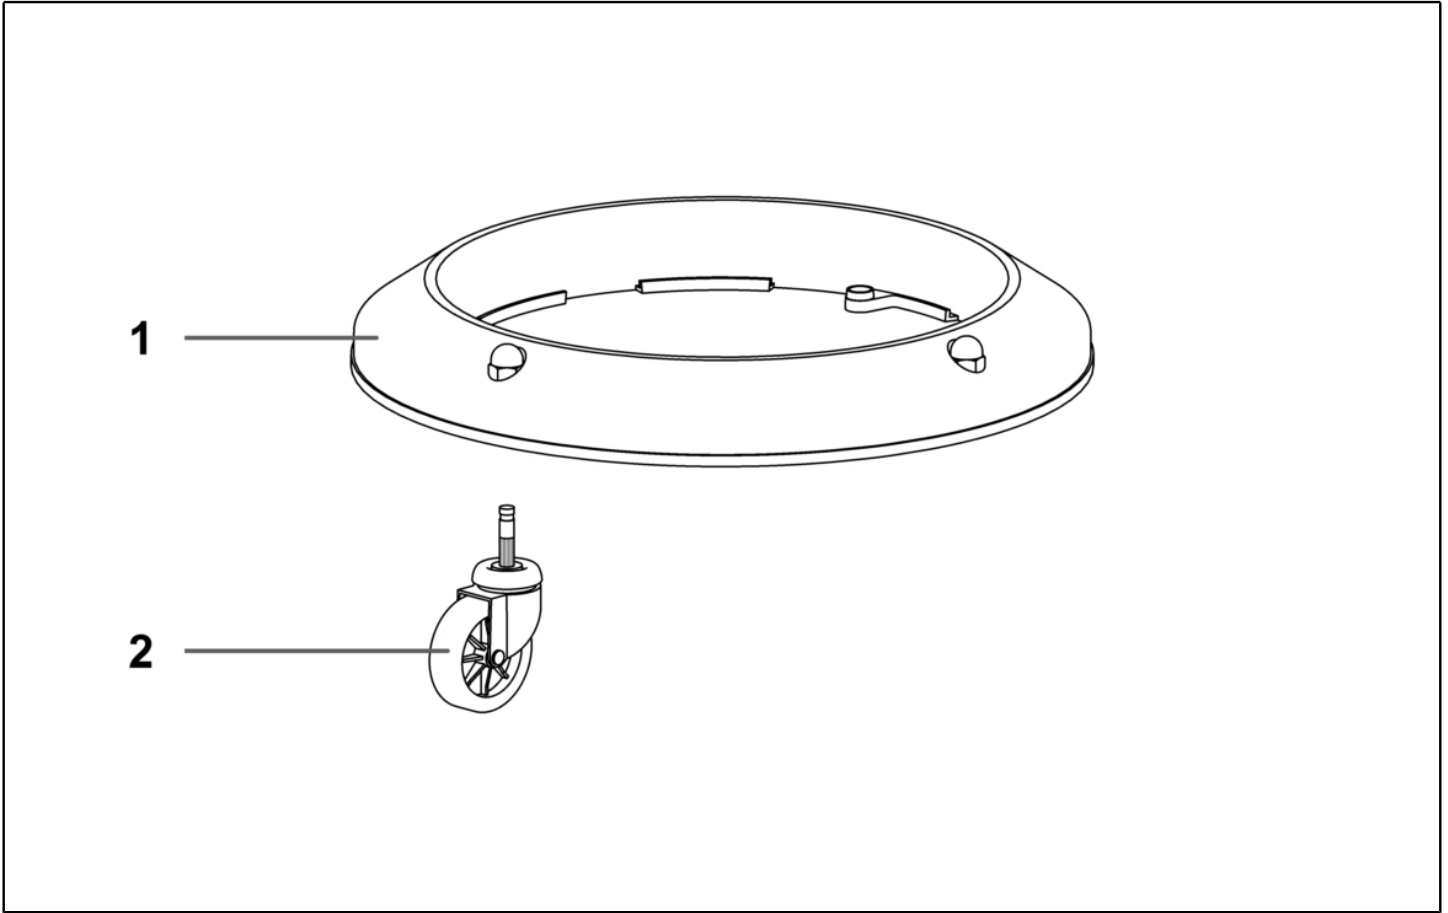

Ref. K	Part n.	Part n. 2	Description	Quantity	Validity		Price
					From	To	
0001	MPVR10615		TROLLEY BODY 400 E NERO	1,00	27/01/2016		--
0002	RTRT40020		FRONT WHEEL D.80 W/PIVOT	4,00	27/01/2016		--