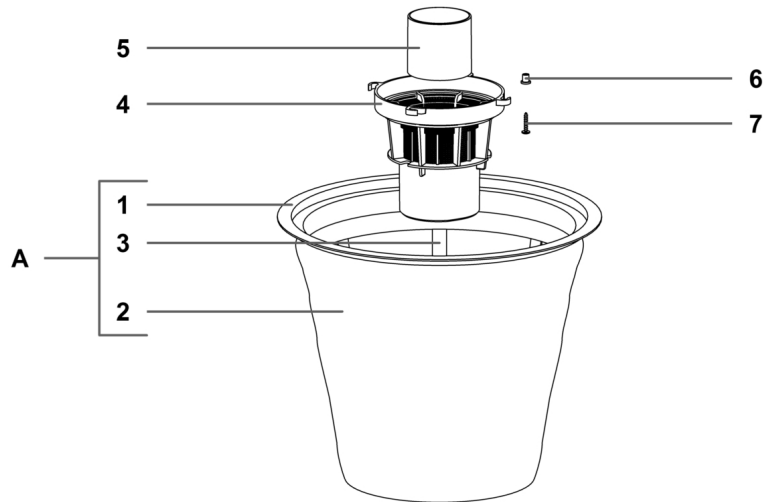

**IPC**

**Spare parts list**

Ref: ASDO09808

Cust.ref: ASDO09808

Model: VACUUM CLEANER PANDA 423 W/ACC.

Cust.model: PANDA 423

IPC Integrated Professional Cleaning

**IPC Soteco**

Ref. K	Part n.	Part n. 2	Description	Quantity	Validity		Price
					From	To	
0001	PMTA07721		HEAD PANDA 423	1,00			--
0002	KTRI72229		COMPL.FILTRATION KIT 400	1,00			--
0003	PMFU00317		TANK PANDA 400 AISI 430 COMPLE	1,00			--
0004	MPVR28739		TROLLEYCOMPLETE TROLLEY BASE 400	1,00			--

Ref. K	Part n.	Part n. 2	Description	Quantity	Validity		Price
					From	To	
A	FTDP28733		KIT RING+FILT+BASK.400 CONIC.SAN	1,00			--
0001	MPVR35807		FILTER RING 400	1,00			--
0002	FTDP00523		FILTER POLY AN4-600 CON REG H320	1,00			--
0003	MPVR09199		CONICAL BASKET 400	1,00			--
0004	MPVR40521		NET ANTIFOAM BODY HIGH	1,00			--
0005	RCGR40008		HIGH FLOAT 99 W/GASKET 37 SHA	1,00			--
0006	MPVR35796		BUSHING PLASTIC SLEEVE D.8	4,00			--
0007	VTVT36751		SCREW SCREW PAT TMT PHL 5X25	4,00			--

Ref. K	Part n.	Part n. 2	Description	Quantity	Validity		Price
					From	To	
0001	MPVR28696		DEFLECTOR 99	1,00			--
0001	MPVR28696		DEFLECTOR 99	1,00			--

Ref. K	Part n.	Part n. 2	Description	Quantity	Validity		Price
					From	To	
0001	VTVT36751		SCREW SCREW PAT TMT PHL 5X25	1,00			--
0001	VTVT36751		SCREW SCREW PAT TMT PHL 5X25	1,00			--