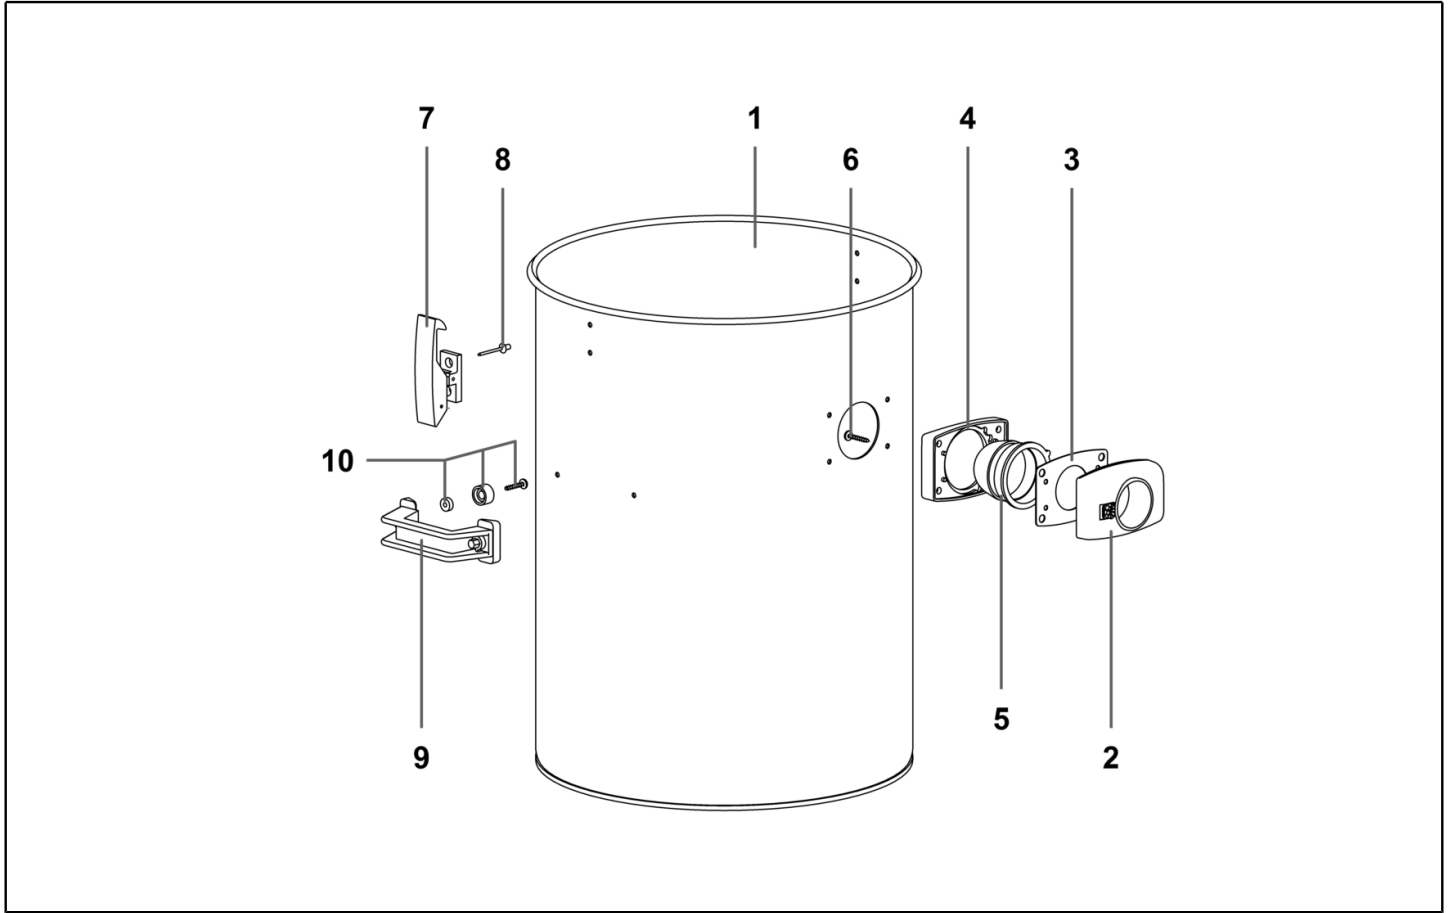

**IPC**

**Spare parts list**

Ref: ASDO09808

Cust.ref: ASDO09808

Model: VACUUM CLEANER PANDA 423 W/ACC.

Cust.model: PANDA 423

IPC Integrated Professional Cleaning

**IPC Soteco**

Ref. K	Part n.	Part n. 2	Description	Quantity	Validity		Price
					From	To	
0001	PMTA07721		HEAD PANDA 423	1,00			--
0002	KTRI72229		COMPL.FILTRATION KIT 400	1,00			--
0003	PMFU00317		TANK PANDA 400 AISI 430 COMPLE	1,00			--
0004	MPVR28739		TROLLEYCOMPLETE TROLLEY BASE 400	1,00			--

Ref. K	Part n.	Part n. 2	Description	Quantity	Validity		Price
					From	To	
A	FTDP28733		KIT RING+FILT+BASK.400 CONIC.SAN	1,00			--
0001	MPVR35807		FILTER RING 400	1,00			--
0002	FTDP00523		FILTER POLY AN4-600 CON REG H320	1,00			--
0003	MPVR09199		CONICAL BASKET 400	1,00			--
0004	MPVR40521		NET ANTIFOAM BODY HIGH	1,00			--
0005	RCGR40008		HIGH FLOAT 99 W/GASKET 37 SHA	1,00			--
0006	MPVR35796		BUSHING PLASTIC SLEEVE D.8	4,00			--
0007	VTVT36751		SCREW SCREW PAT TMT PHL 5X25	4,00			--

Ref. K	Part n.	Part n. 2	Description	Quantity	Validity		Price
					From	To	
0001	MPVR28696		DEFLECTOR 99	1,00			--
0001	MPVR28696		DEFLECTOR 99	1,00			--

Ref. K	Part n.	Part n. 2	Description	Quantity	Validity		Price
					From	To	
0001	VTVT36751		SCREW SCREW PAT TMT PHL 5X25	1,00			--
0001	VTVT36751		SCREW SCREW PAT TMT PHL 5X25	1,00			--