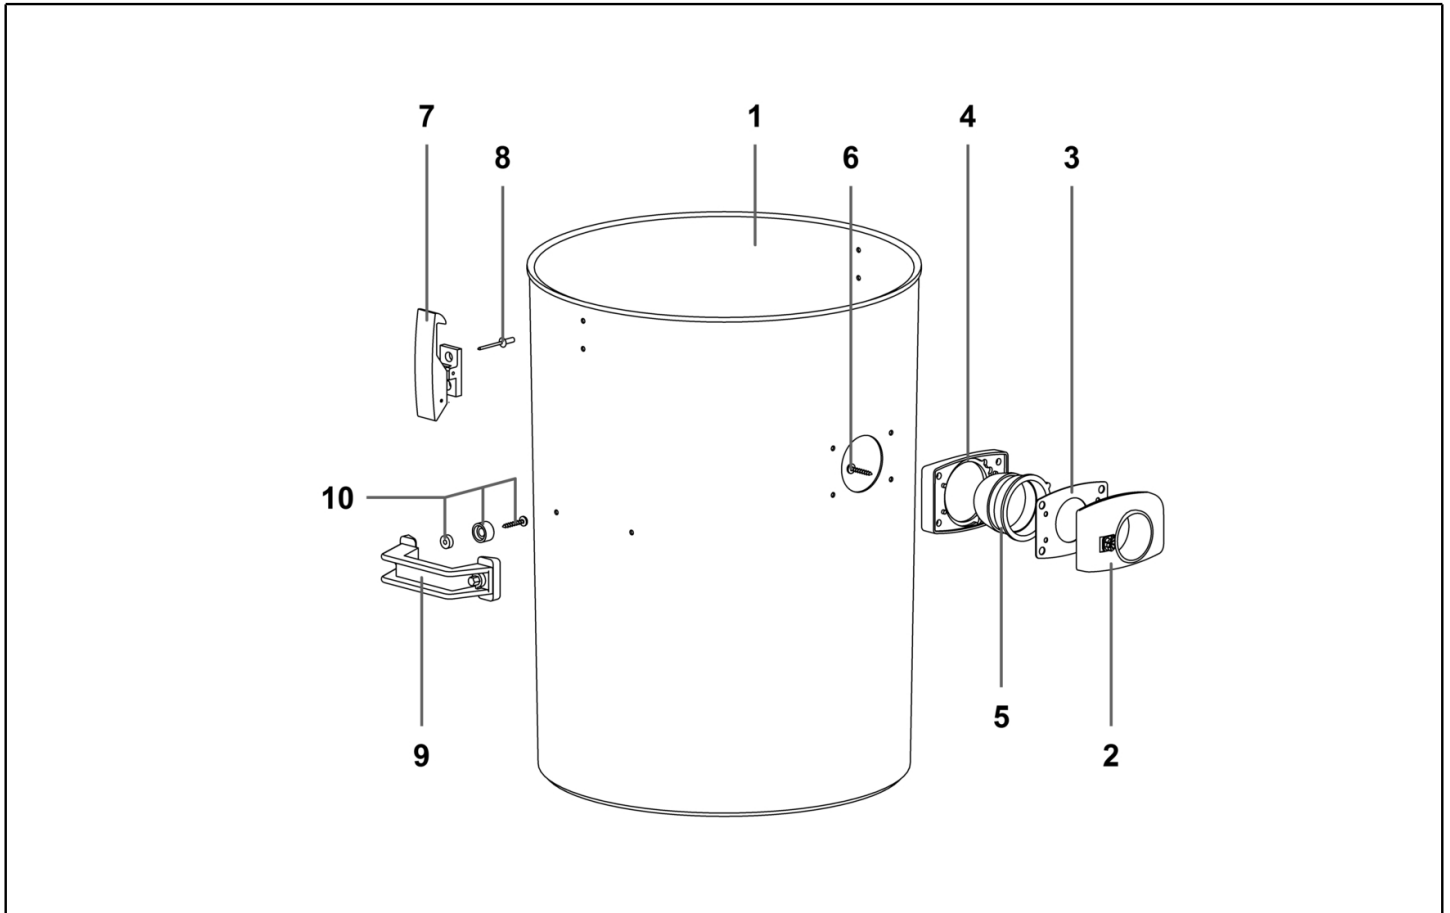

Ref. K	Part n.	Part n. 2	Description	Quantity	Validity		Price
					From	To	
0001	PMVR04886		PLASTIC TANK 400 G6 F/PI.U.+HOOK+2HAND	1,00			--
0002	MPVR09004		PIPE UNION R155 G6000 W/BUT.OR	1,00			--
0003	GUGO28701		GASKET D.38	1,00			--
0004	MPVR08681		GASKET R 205 GREY 6000	1,00			--
0005	MPVR28696		DEFLECTOR 99	1,00			--
0006	VTVT71966		SCREW PAT TMT PHL 5X30 BLACK	4,00			--
0007	PMVR02871		PLASTIC HOOK COMPL. GR6000	2,00		18/11/2020	--
0007	CHVR28735		COMPLETE PLASTIC HOOK BLACK	2,00	18/11/2020		--
0008	VTVR71992		RIVET RIVET 4,8X17	4,00			--
0009	MPVR09429		HANDLE GREY 6000	2,00			--
0010	PMVR02551		COMPL.SEAL JOI. C/VITE L=30	4,00			--