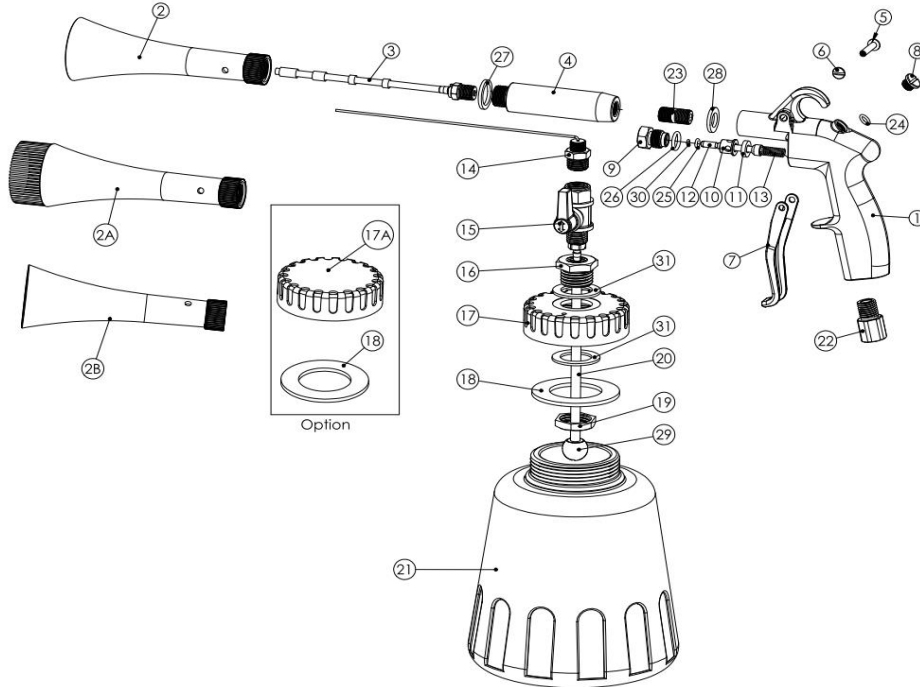

**AC50101 CLASSIC  
AC50102 STAINLESS NOZZLE  
AC50103 BRUSH NOZZLE  
Cleaning Gun**

| Ref. No. | Part No. | Description                  | Q'ty /Tool | Ref. No. | Part No. | Description                 | Q'ty /Tool |
|----------|----------|------------------------------|------------|----------|----------|-----------------------------|------------|
| 1        | BC50101  | Housing (without logo)       | 1          | 17       | BC50120  | Cap (W/Hole)                | 1          |
| 2        | BC50102  | Nozzle(White)                | 1          | 17A      | BC50121  | Cap (W/O Hole) (Option)     | 1          |
| 2A       | BC50103  | Nozzle (w/Stainless)(Option) |            | 18       | BC50122  | Gasket                      | 2          |
| 2B       | BC50104  | Nozzle (w/Brush)(Option)     |            | 19       | BC50123  | Nut                         | 1          |
| 3        | BC50105  | Weight Tube Ass'y            | 1          | 20       | BC50124  | Tube Ass'y(incl.part.no.29) | 1          |
| 4        | BC50106  | Hose M14*1.0P                | 1          | 21       | BC50125  | Cup(New)                    | 1          |
| 5        | BC50107  | Pin                          | 1          | 22       | BC50126  | Air Inlet (1/4"PF)          | 1          |
| 6        | BC50108  | Screw                        | 1          |          | BC50127  | Air Inlet (1/4"PT)          |            |
| 7        | BC50109  | Trigger                      | 1          |          | BC50128  | Air Inlet (1/4"NPT)         |            |
| 8        | BC50110  | Screw                        | 1          | 23       | BC50129  | Screw                       | 1          |
| 9        | BC50111  | Screw                        | 1          | 24       | BC50130  | O-Ring 4.47x1.78            | 1          |
| 10       | BC50112  | Bushing                      | 1          | 25       | BC50131  | O-Ring 3.5x1.5              | 1          |
| 11       | BC50113  | Gasket                       | 1          | 26       | BC50132  | O-Ring 9x2                  | 1          |
| 12       | BC50114  | Valve Stem                   | 1          | 27       | BC50133  | Gasket                      | 1          |
| 13       | BC50115  | Spring                       | 1          | 28       | BC50134  | Gasket                      | 1          |
| 14       | BC50116  | Inner Tube Ass'y 0.81*1.31   | 1          | 29       | BC50135  | Bushing                     | 1          |
| 15       | BC50117  | Air Reverse Switch Ass'y     | 1          | 30       | BC50136  | O-Ring 2x1                  | 1          |
| 16       | BC50119  | Screw                        | 1          | 31       | BC50137  | Washer (Stainless)          | 2          |