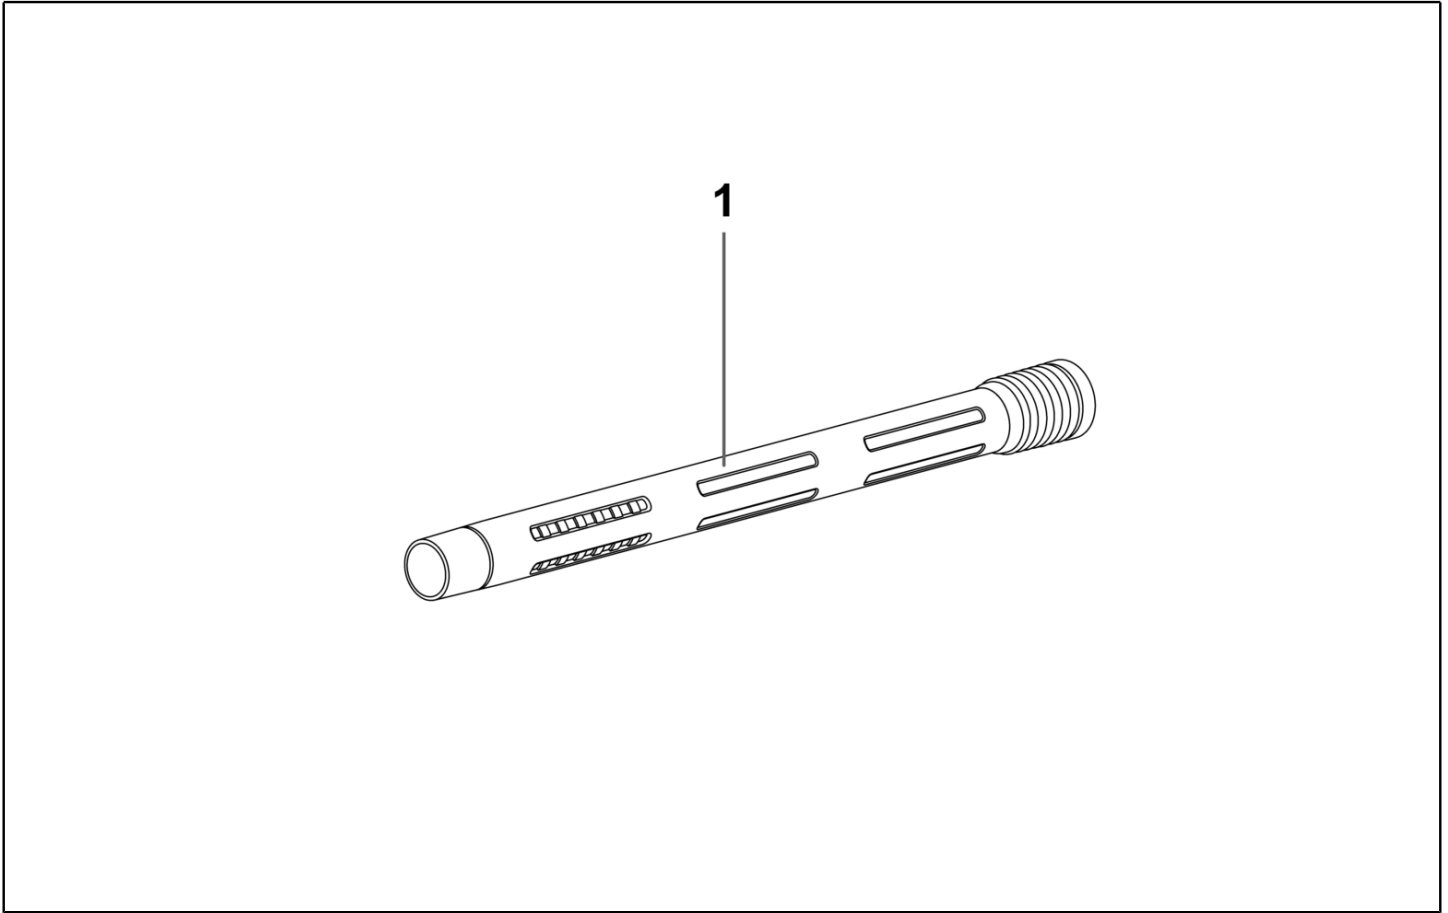

Ref. K	Part n.	Part n. 2	Description	Quantity	Validity		Price
					From	To	
0001	LAFN28238		AL-PLAST.TUBE D.36 MT.0,50	1,00			--
0001	LAFN28238		AL-PLAST.TUBE D.36 MT.0,50	1,00			--