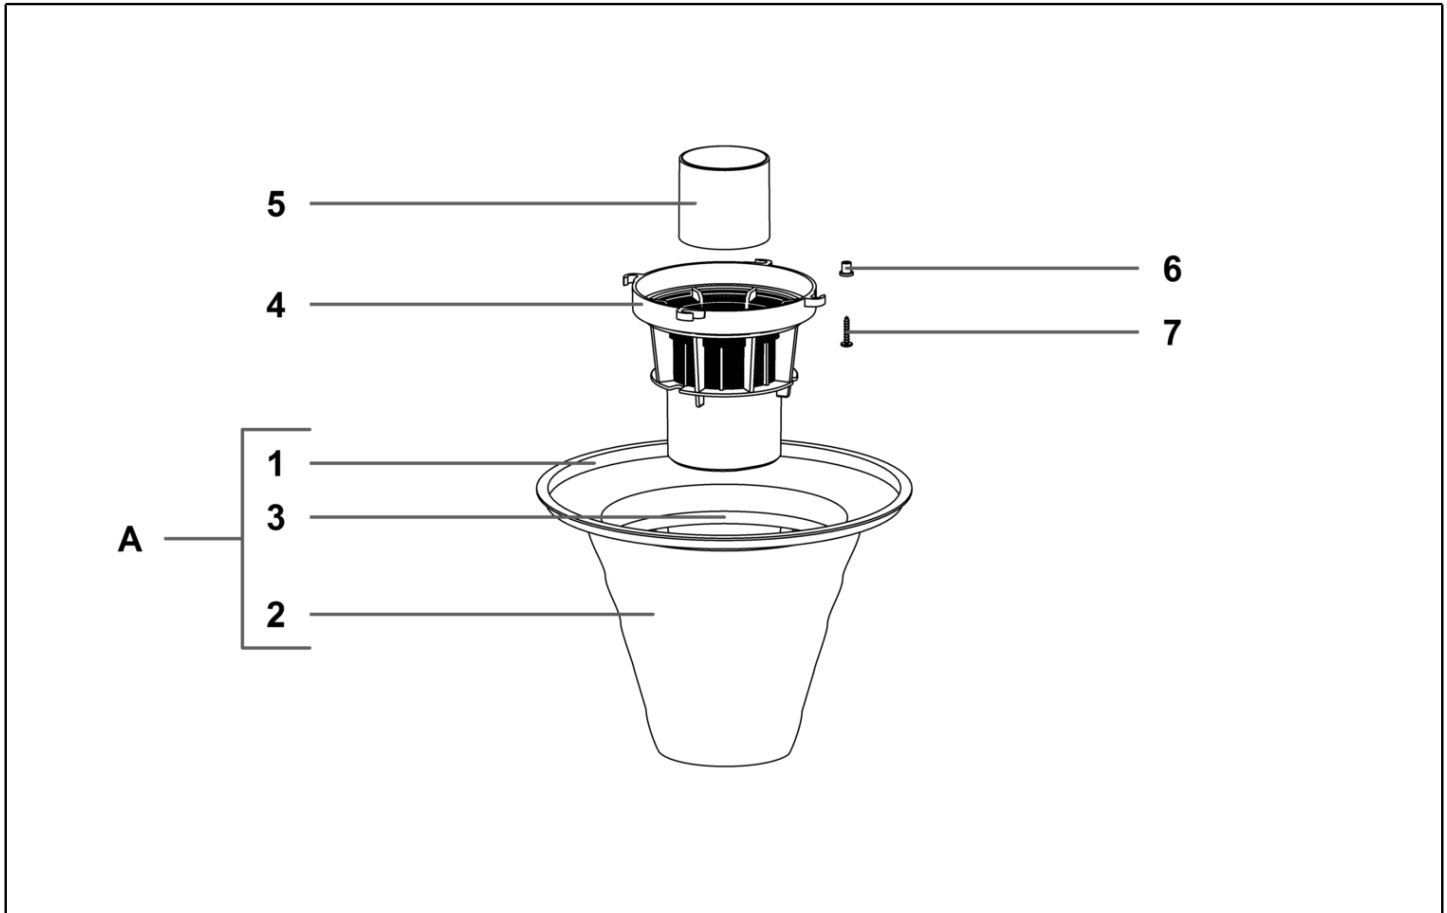

IPC

Spare parts list

Ref: ASDO09786

Cust.ref: ASDO09786

Model: VACUUM CLEANER PANDA 215 W/ACC

Cust.model: PANDA 215

IPC Integrated Professional Cleaning

IPC Soteco

Ref. K	Part n.	Part n. 2	Description	Quantity	Validity		Price
					From	To	
0001	PMTA06724		HEAD PANDA 215/515 C/PIASTRINA	1,00			--
0002	KTRI04088		FILTERING KIT 500 CONICO SAN.COMPL.	1,00			--
0003	LAFN10695		TANK PANDA 215 AISI 430 COMP	1,00			--
0004	MPVR28703		TROLLEYSQUARE TROLLEY 202 GREY 6	1,00			--
0005	KTRI85411		ACCESS.KIT 36 WET-DRY	1,00			--

Ref. K	Part n.	Part n. 2	Description	Quantity	Validity		Price
					From	To	
A	KTRI02943		KIT RING+FILT+BASK. 500 C	1,00			--
0001	MPVR36522		FILTER RING 500	1,00			--
0002	FTDP00534		FILTER POLY AN3-500 CON REG H230	1,00			--
0003	MPVR37038		CONICAL BASKET 300	1,00			--
0004	MPVR40521		NET ANTI FOAM BODY HIGH	1,00			--
0005	RCGR40008		HIGH FLOAT 99 W/GASKET 37 SHA	1,00			--
0006	MPVR35796		BUSHING PLASTIC SLEEVE D.8	4,00			--
0007	VTVT36751		SCREW SCREW PAT TMT PHL 5X25	4,00			--