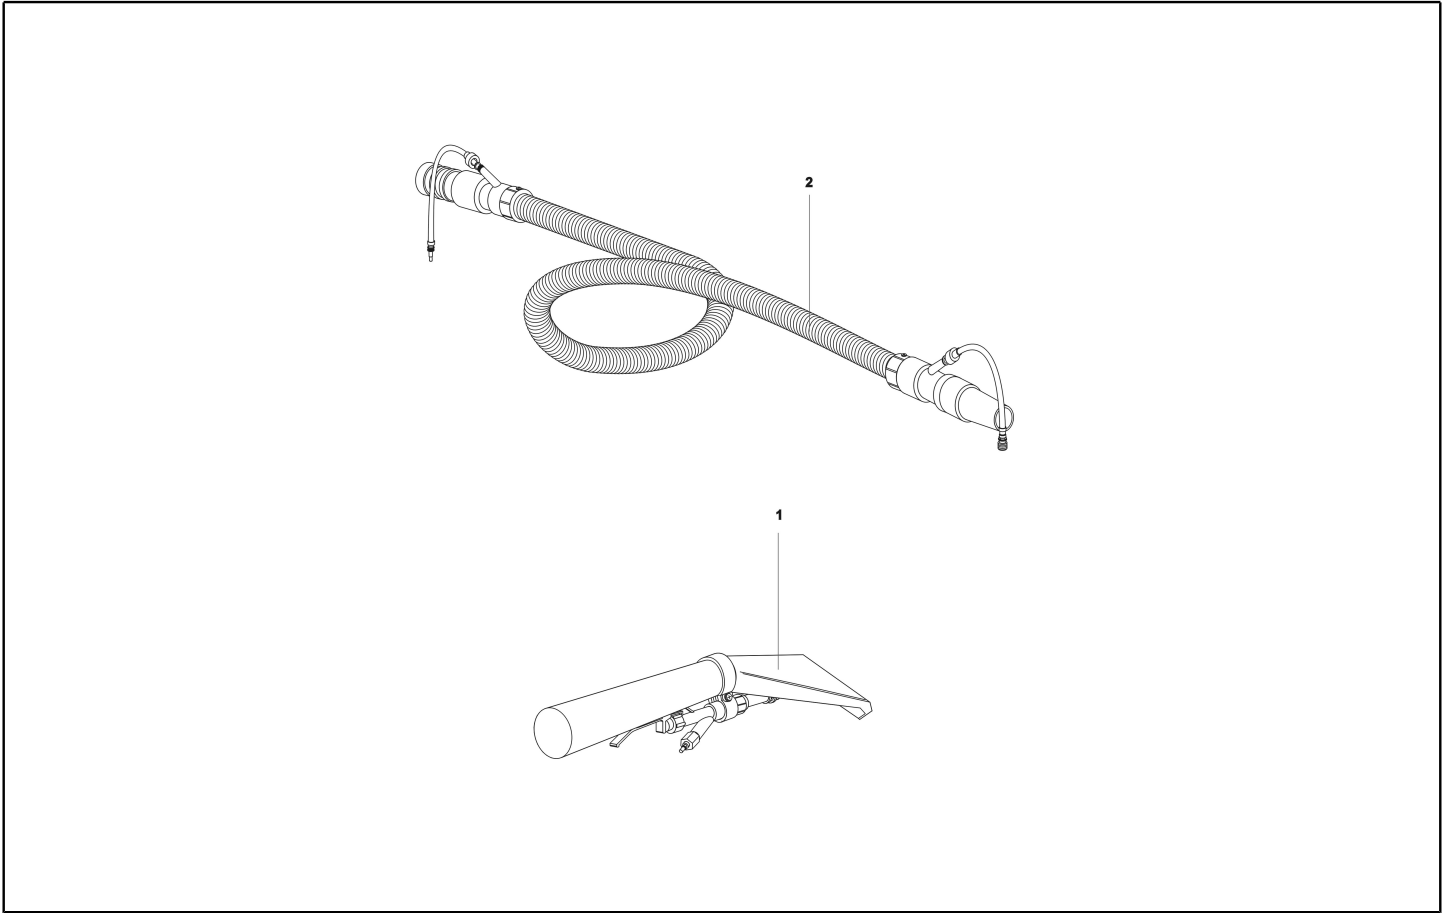

Ref. K	Part n.	Part n. 2	Description	Quantity	Validity		Price
					From	To	
0001	SPPV28251		UPHOLSTERY TOOL W/BRASS FITTING	1,00			--
0002	TBFX01154		FLEXIBLE HOSE D.32 MT.2 C/IDR.ESTR.TYP3	1,00			--