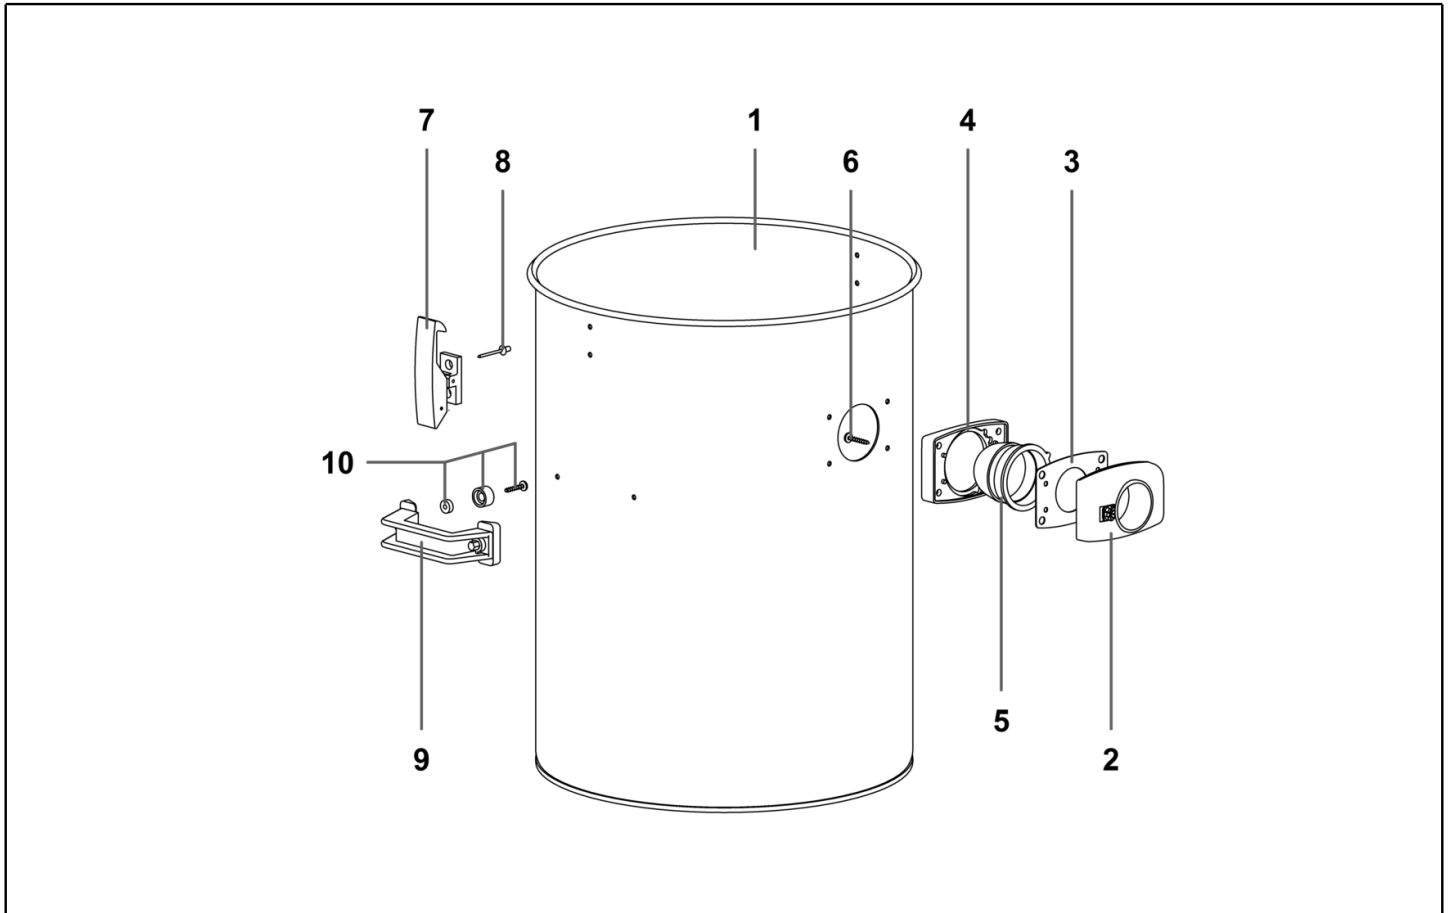

Ref. K	Part n.	Part n. 2	Description	Quantity	Validity		Price
					From	To	
0001	LAFN28734		TANK 400 AISI 430	1,00			--
0002	MPVR09004		PIPE UNION R155 G6000 W/BUT.OR	1,00			--
0003	GUGO28701		GASKET D.38	1,00			--
0004	MPVR08681		GASKET R 205 GREY 6000	1,00			--
0005	MPVR28696		DEFLECTOR 99	1,00			--
0006	VTVT71966		SCREW PAT TMT PHL 5X30 BLACK	4,00			--
0007	PMVR02871		PLASTIC HOOK COMPL. GR6000	2,00		10/02/2021	--
0007	CHVR28735		COMPLETE PLASTIC HOOK BLACK	2,00	11/02/2021		--
0008	VTVR71991		RIVET 5X11	4,00			--
0009	MPVR09429		HANDLE GREY 6000	2,00			--
0010	RIGE00015		COMPLETE SEAL W/SCREW L=25	4,00			--